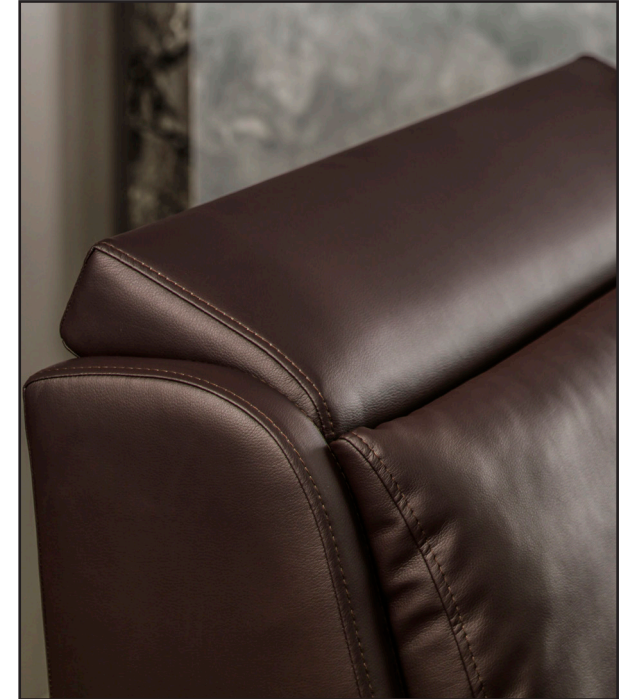

GEMABED

Thanks to its mechanism that is manufactured exclusively for Lazzoni, this special product has a dynamic head and neck support, and will make it comfortable to lie down and read after a tiring day.

Technical Drawing

			
YUT020 Gema QUEEN SIZE Fabric (Kumaş)		YUT020 Gema KING SIZE Fabric (Kumaş)	
L: 65,7 " / 167 cm	D: 92,1 " / 234 cm	H: 35,4 " / 90 cm	
L: 81,9 " / 208 cm	D: 92,1 " / 234 cm	H: 35,4 " / 90 cm	

Technical Information

Headboard

Headboard featuring adjustable headrests and fully upholstered back cushions

Bedframe

Solid wood legs made out of hornbeam a.k.a Iron Wood.

Materials

WOOD

BIANCA