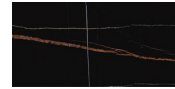

TOP FINISH

GLASS

SAHARA NOIR