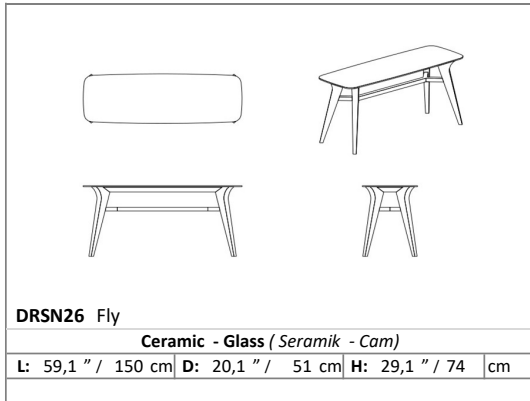

FLY CONSOLE

The newest member of the Fly product collection!

Fly Console with its distinctive and stylish foot design will take the spotlight in your living space. You can combine it with the Fly Table and create an echo with its mirrored details. Enhance your console with glass and ceramic options for the tabletop and it will become an essential piece even in expansive spaces.

Technical Drawing

Dimensions

Materials

Top Finishes

8 mm tempered glass

Tempered glass is a glass material that is physical impact resistant and has an appearance of a 1st class semi-precious stone.

12 mm Ceramic laminated glass options are available.