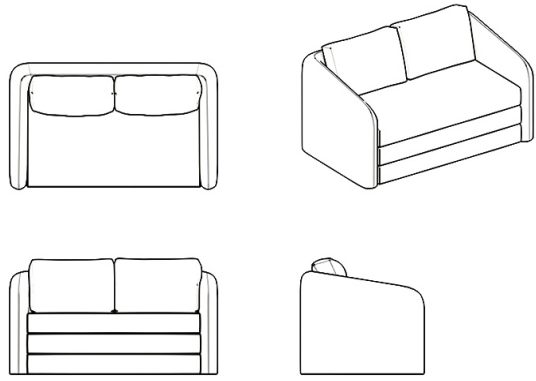

FLIP

Sofa

Technical Drawing

FLP200 Loveseat - With Pull Out Seat / *İkili - Açılır*

-

W: 63,8 " / 162 cm | **D:** 37,8 " / 96 cm | **H:** 31,5 " / 80 cm

S.H: 15.4 " - 16,1 " / 39 cm - 41 cm

Technical Information

Internal Structure

Steel frame with humidity resistant, anti-rust paint.

Seat Cushion

HR35 foam

Back Rest

HR35 foam

Upholstery

Fabric

Feet

Pingo legs are used.

Arm Height

25,6" / 65 cm

Sitting Height

15,4" - 16,1" / 39cm - 41cm

Min. Height

5,3" / 13,5 cm

Min. Width

52,7" / 134 cm

Max. Depth

102,4" / 260 cm

Max. Width

63,8" / 162 cm

Max. Height

31,5" / 80 cm