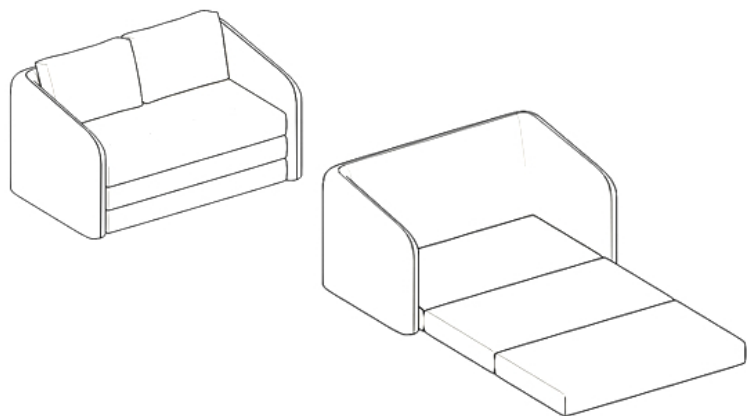

FLIP

Sofa

Technical Drawing

FLP200 Loveseat - With Pull Out Seat / *İkili - Açılır*

-

W: 63,8 " / 162 cm | **D:** 37,8 " / 96 cm | **H:** 31,5 " / 80 cm

S.H: 15.4 " - 16,1 " / 39 cm - 41 cm

Technical Information

Internal Structure

Steel frame with humidity resistant, anti-rust paint.

Seat Cushion

HR35 foam

Back Rest

HR35 foam

Upholstery

Fabric

Feet

Pingo legs are used.

Arm Height

25,6" / 65 cm

Sitting Height

15,4" - 16,1" / 39cm - 41cm

Min. Height

5,3" / 13,5 cm

Min. Width

52,7" / 134 cm

Max. Depth

102,4" / 260 cm

Max. Width

63,8" / 162 cm

Max. Height

31,5" / 80 cm