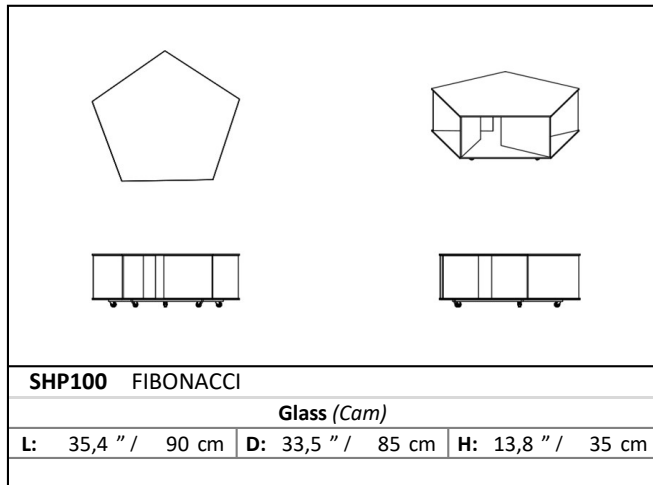

Technical Drawing