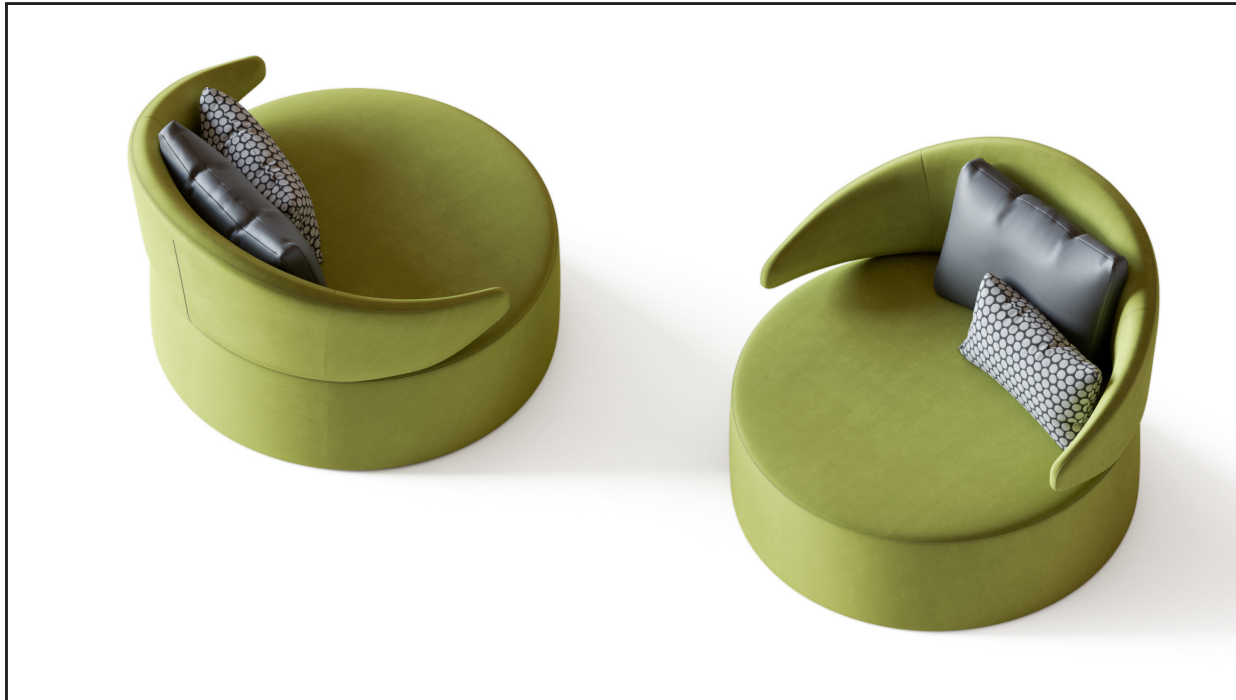

EVA ARMCHAIR

With its renewed and softened lines and extra-durable inner structure, Eva Armchair offers more than one solution for you. You can place it next to the window in your bedroom or create an extra sitting place by adding it to your living room or create a joy corner in your home by placing it with your side table.

Technical Drawing

Technical Information

Inner Structure
Metal inner structure

Sitting
Zigzag, HR35 foam

Legs
Pingo legs

Materials

PINGO LEGS

FABRICS