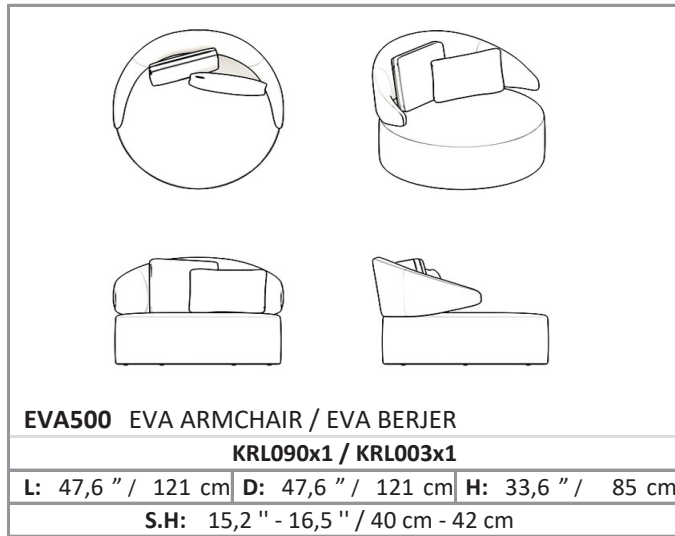

EVA ARMCHAIR

With its renewed and softened lines and extra-durable inner structure, Eva Armchair offers more than one solution for you. You can place it next to the window in your bedroom or create an extra sitting place by adding it to your living room or create a joy corner in your home by placing it with your side table.

Technical Drawing

Technical Information

Inner Structure
Metal inner structure

Sitting
Zigzag, HR35 foam

Legs
Pingo legs

Materials

PINGO LEGS

FABRICS