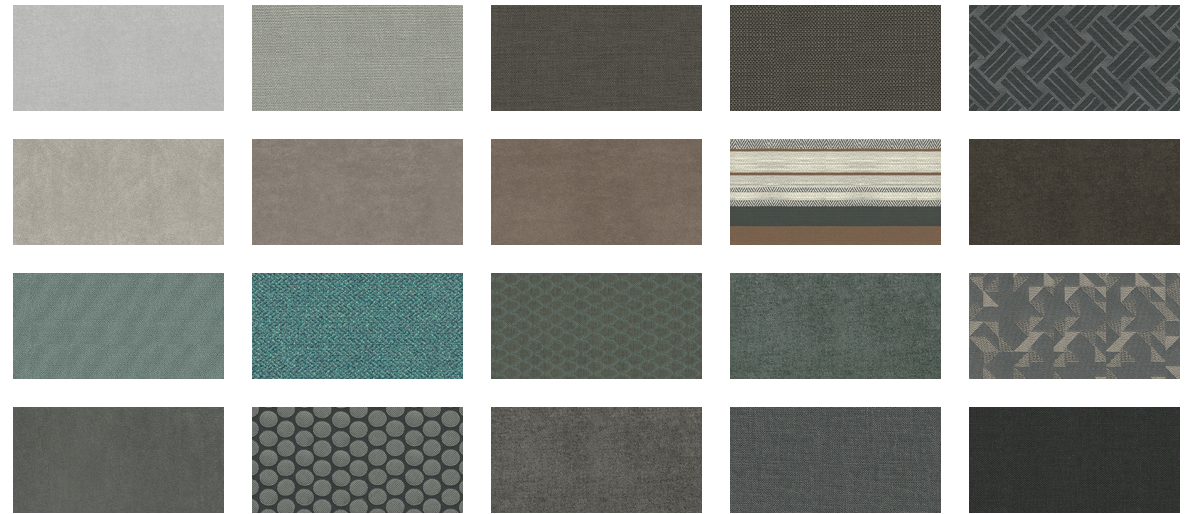

Technical Drawing

Technical Information

Inner Structure
Metal inner structure

Sitting
Zigzag, HR35 foam

Legs
Pingo legs

Materials

PINGO LEGS

FABRICS

LEATHERETTE

above are for representation only ,please contact us for more options