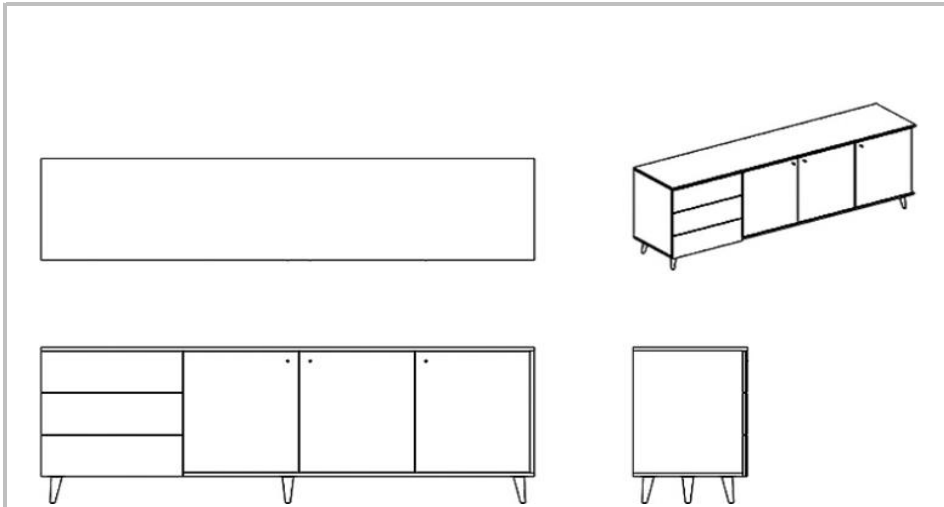

EQUAL

Sideboard

Equal Sideboard, thanks to the color harmony and balance it is named after, easily integrates into your living space. Apart from its modern style, it draws attention with its extra storage areas placed in the sideboard.

Technical Drawing

KNS250 *EQUAL*

AHŞAP
WOOD

| | | |
|---------------------|---------------------|---------------------|
| E: 220 cm | D: 51 cm | Y: 78 cm |
| L: 86,6 inch | D: 20,1 inch | H: 30,7 inch |

Technical Information