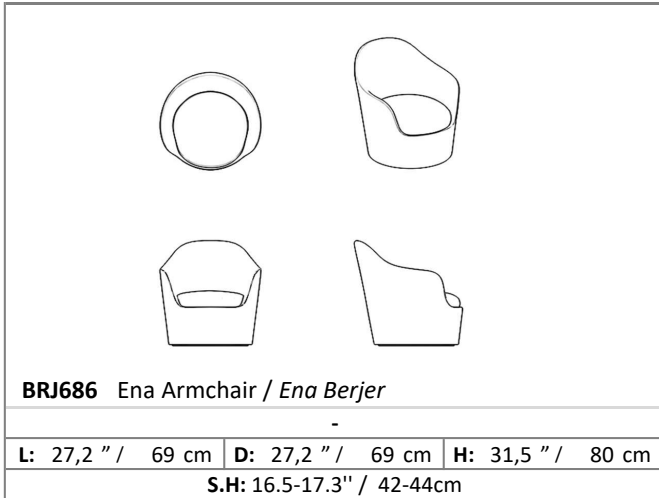

ENA ARMCHAIR

Designed for heightened comfort, the sheltered curved back hints at a subtle embrace. With its barrel silhouette and slightly-winged arms, it has a small profile but a big presence. The Ena also features a swivel-base.

Technical Drawing

Technical Information

Inner Structure

The frame is made of polyurethane.

Sitting

The seating is made of polyurethane.

Legs

Metal legs are painted with gofratto