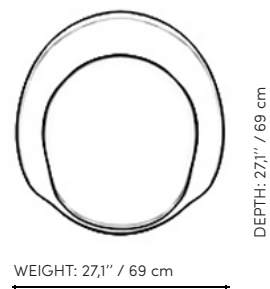

Technical Drawing

Technical Information

Inner Structure

The frame is made of polyurethane.

Sitting

The seating is made of polyurethane.

Legs

Metal legs are painted with gofratto