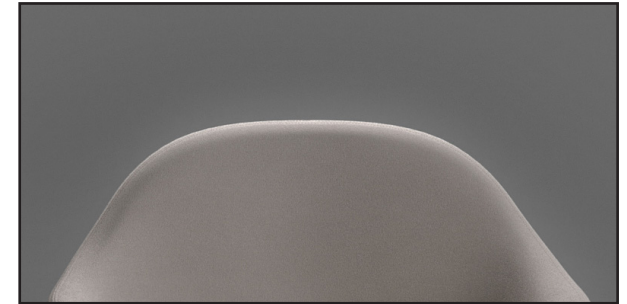

ENA ARMCHAIR

Designed for heightened comfort, the sheltered curved back hints at a subtle embrace. With its barrel silhouette and slightly-winged arms, it has a small profile but a big presence. The Ena also features a swivel-base.

Technical Drawing

Technical Information

Inner Structure

The frame is made of polyurethane.

Sitting

The seating is made of polyurethane.

Legs

Metal legs are painted with gofratto

Materials

METAL LEGS

GOFRATO

FABRICS

TOSCANA / LEATHER

LINEA / LEATHER

LEATHERETTE

above are for representation only ,please contact us for more options