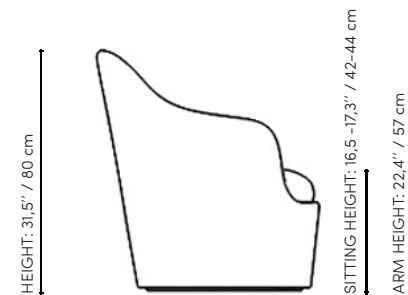

Technical Drawing

Technical Information

Inner Structure

The frame is made of polyurethane.

Sitting

The seating is made of polyurethane.

Legs

Metal legs are painted with gofratto