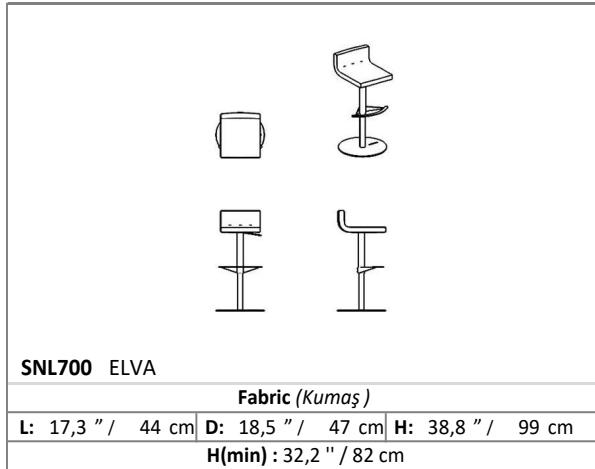

## ELVA CHAIR

Drawing attraction with its minimalistic stance, Elva Bar Stool's seat is made of high quality polyurethane, designed exclusively for Lazzoni. The sculptural seat not only swivels but also adjusts easily from counter height to bar height with a lever that activates the hydraulic mechanism.

# Technical Drawing