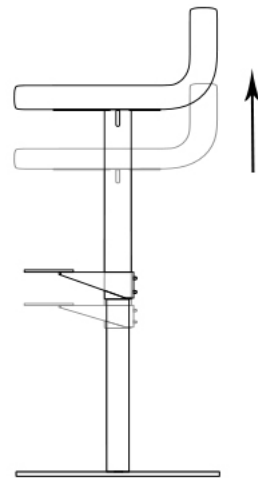

## ELVA CHAIR

Drawing attraction with its minimalistic stance, Elva Bar Stool's seat is made of high quality polyurethane, designed exclusively for Lazzoni. The sculptural seat not only swivels but also adjusts easily from counter height to bar height with a lever that activates the hydraulic mechanism.

# Technical Drawing