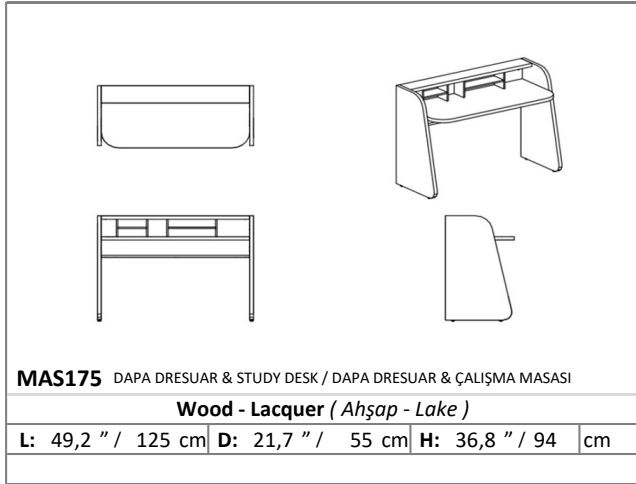

# DAPA DRESUAR & STUDY DESK

Dapa is the epitome of multi-functional design with its stylish appearance and handy details. Acting as a perfect desk for your study, a sideboard for your dressing room or even as a statement piece in the hallway. Customize your Dapa from our broad material collection including warm wood and lacquer alternatives.

# Technical Drawing