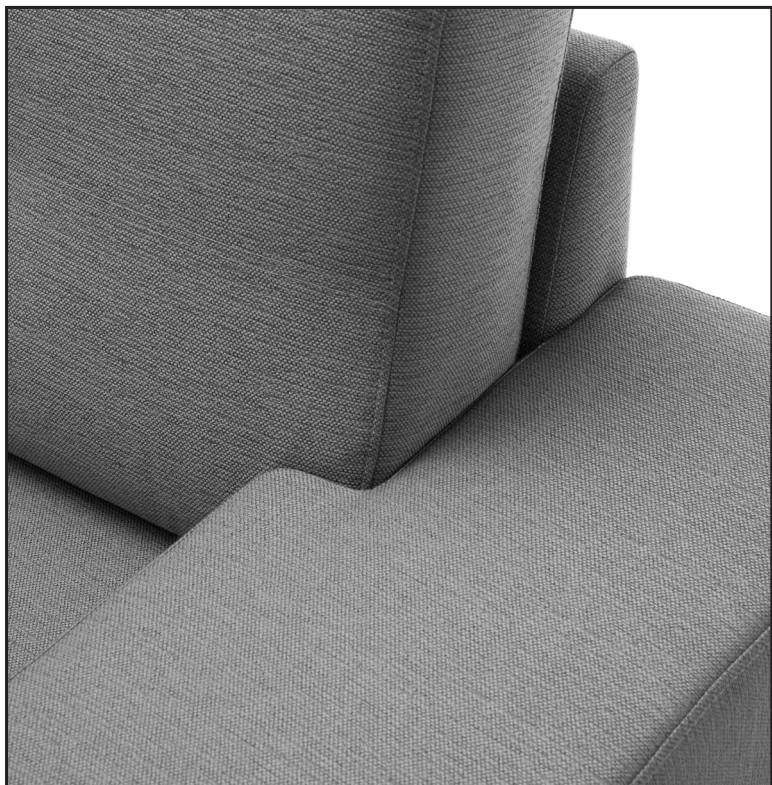

Technical Information

Inner Structure

The frame is made of steel.

Sitting

HR35 Foam with zigzag spring

Legs

Solid wood

Materials