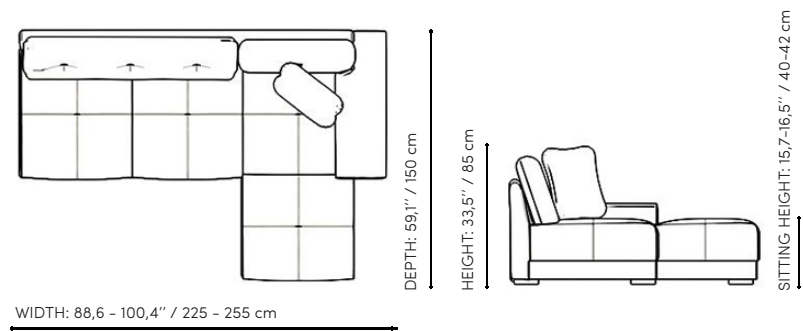

Technical Drawing

	
BUD901 Corner - Without Side Extension / Köşe - Çıkıntısız	BUD901 Corner - With Side Extension / Köşe - Çıkıntılı
KRL059x1 - KRL003x1	KRL059x1 - KRL003x1
L: 88,6 " / 225 cm D: 59,1 " / 150 cm H: 33,5 " / 85 cm	L: 100,4 " / 255 cm D: 59,1 " / 150 cm H: 33,5 " / 85 cm
S.H: 15,7-16,5" / 40-42cm	S.H: 15,7-16,5" / 40-42cm

Technical Information

Inner Structure

The frame is made of steel.

Sitting

HR35 Foam with zigzag spring

Legs

Solid wood

Materials