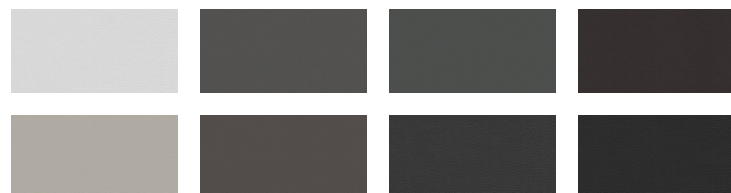

LEG / EXTENSION TOP COLOR OPTIONS

FABRICS

TOSCANA / LEATHER

LINEA / LEATHER

LEATHERETTE

above are for representation only ,please contact us for more options