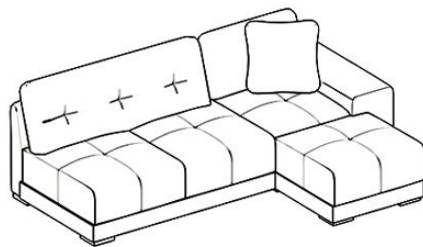

Technical Drawing

	
BUD901 Corner - Without Side Extension / Köşe - Çıkıntısız	BUD901 Corner - With Side Extension / Köşe - Çıkıntılı
KRL059x1 - KRL003x1	KRL059x1 - KRL003x1
L: 88,6 " / 225 cm D: 59,1 " / 150 cm H: 33,5 " / 85 cm	L: 100,4 " / 255 cm D: 59,1 " / 150 cm H: 33,5 " / 85 cm
S.H: 15,7-16,5" / 40-42cm	S.H: 15,7-16,5" / 40-42cm

Technical Information

Inner Structure

The frame is made of steel.

Sitting

HR35 Foam with zigzag spring

Legs

Solid wood

Materials