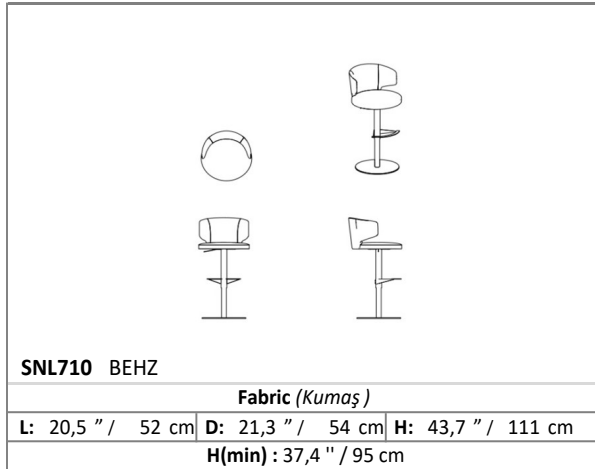

Technical Drawing