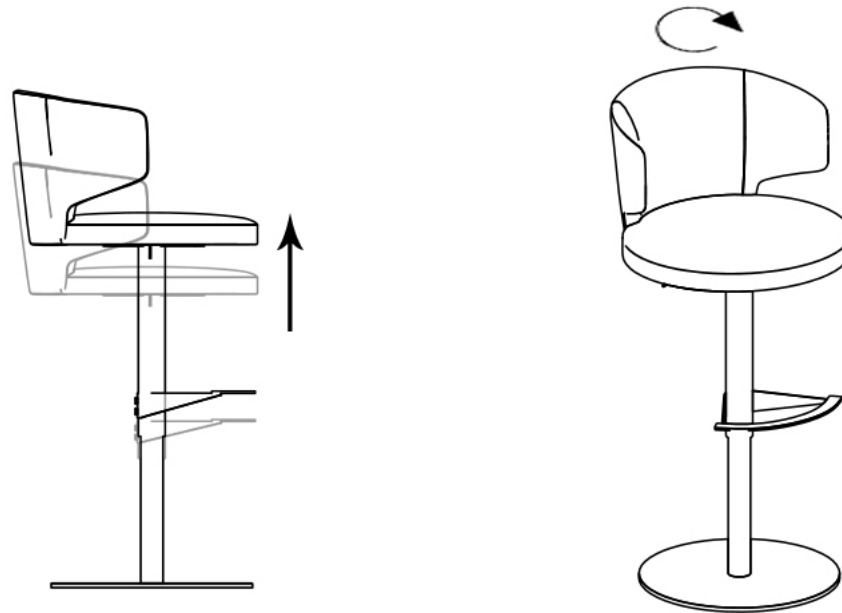

Technical Drawing