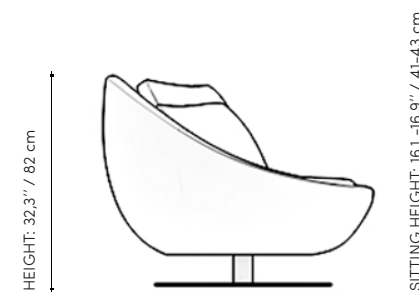

ARTE ARMCHAIR

With its round lines, wide and comfortable sitting area for 2 people and swivel base, Arte adds a modern touch to your living area with its design.

Technical Drawing

Technical Information

Inner Structure

The frame is made of polyurethane.

Sitting

The seating is made of polyurethane.

Legs

Metal legs are painted with gofratto

Materials

METAL LEGS

GOFRATO