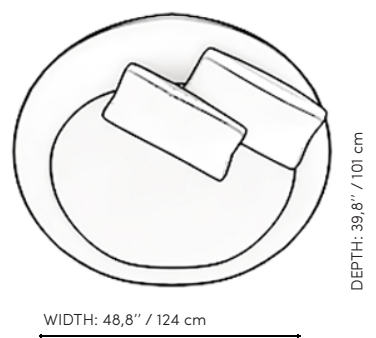

Sitting

The seating is made of polyurethane.