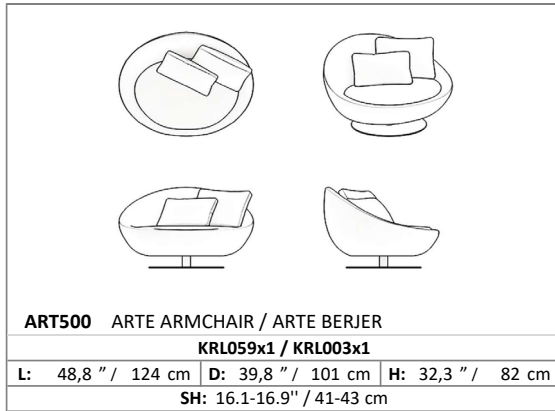

ARTE ARMCHAIR

With its round lines, wide and comfortable sitting area for 2 people and swivel base, Arte adds a modern touch to your living area with its design.

Technical Drawing

Technical Information

Inner Structure

The frame is made of polyurethane.

Sitting

The seating is made of polyurethane.

Legs

Metal legs are painted with gofratto

Materials

METAL LEGS

GOFRATO