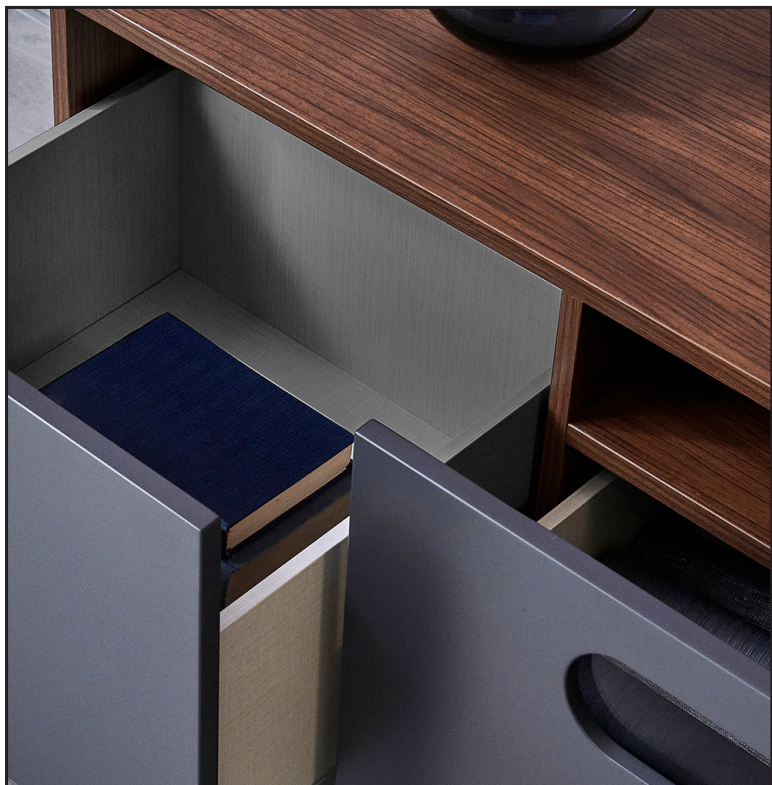

ARIEL TV UNIT

It will both provide you a chic storage area thanks to its 4 different lidded sections with spacious internal volume and draw attraction through its aesthetic form in your daily life.

Technical Drawing

Materials

INTERIOR

KOTON

GLASS

SMOKE

BRONZE

WOOD (BODY AND COVER)

BIANCO