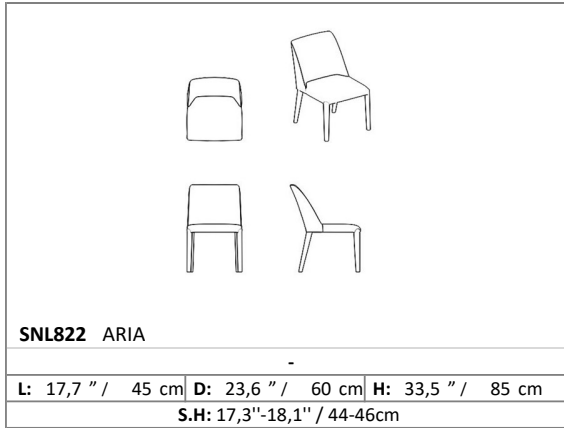

ARIA CHAIR

Thanks to its elegant leg structure that is entirely covered with fabric, Aria Chair can integrate into your living space easier. The product also offers quilted and non-quilted options!

Technical Drawing