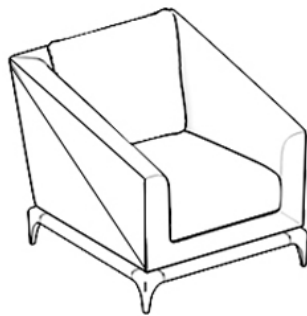

ADA ARMCHAIR

With its unique style, Ada Armchair integrates into your living area easily. As being one of the first choices of people prioritizes comfort, the special product has an elegant-modern structure.

Technical Drawing

Technical Information

Inner Structure

The frame is made of polyurethane.

Sitting

The seating is made of polyurethane.

Legs

Solid wood

DEPTH: 35" / 89 cm

WEIGHT: 29,5" / 75 cm

HEIGHT: 30,3" / 77 cm

SITTING HEIGHT: 14,9 -15,7" / 38-40 cm

ARM HEIGHT: 23,3" / 59 cm

Materials

WOOD LEGS

BIANCO