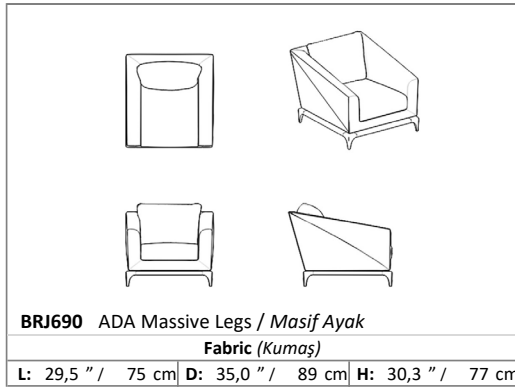

Technical Drawing

Technical Information

Inner Structure

The frame is made of polyurethane.

Sitting

The seating is made of polyurethane.

Legs

Solid wood

DEPTH: 35" / 89 cm

WEIGHT: 29,5" / 75 cm

HEIGHT: 30,3" / 77 cm

SITTING HEIGHT: 14,9 -15,7" / 38-40 cm

ARM HEIGHT: 23,3" / 59 cm

Materials

WOOD LEGS

BIANCO