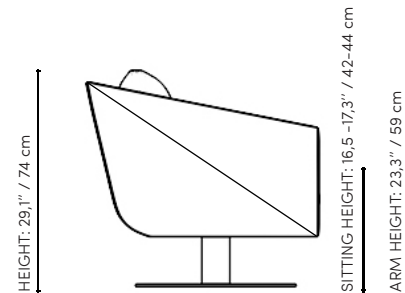

Technical Drawing

Technical Information

Inner Structure

The frame is made of polyurethane.

Sitting

The seating is made of polyurethane.

Legs

Metal legs are painted with gofratto