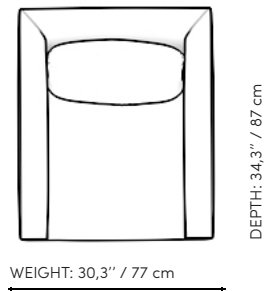

Technical Drawing

Technical Information

Inner Structure

The frame is made of polyurethane.

Sitting

The seating is made of polyurethane.

Legs

Metal legs are painted with gofratto