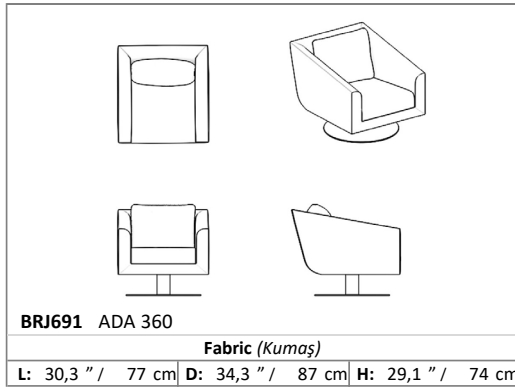

ADA -360 ARMCHAIR

Ada Armchair brings your living areas a minimalistic style with its combination of classy workmanship and elegant design. Thanks to its adjustable legs that provide maximum functionality, you can adjust the product to your TV unit accordingly and finish off a tiresome day in delight.

Technical Drawing

Technical Information

Inner Structure

The frame is made of polyurethane.

Sitting

The seating is made of polyurethane.

Legs

Metal legs are painted with gofratto