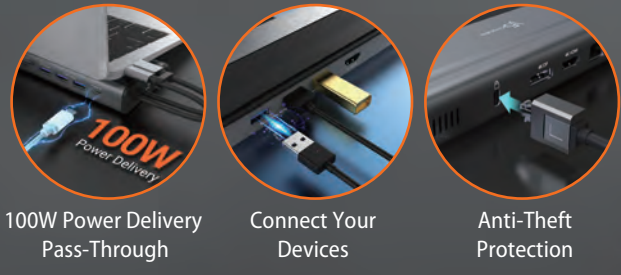

100W Power Delivery
Connect Your Devices
Anti-Theft Protection

M.2 NVMe® USB-C® Gen 2 Docking Station JCD552

USB-C® Triple Display Docking Station JCD543

USB-C® 4K HDMI™ Docking Station with Power Delivery JCD533