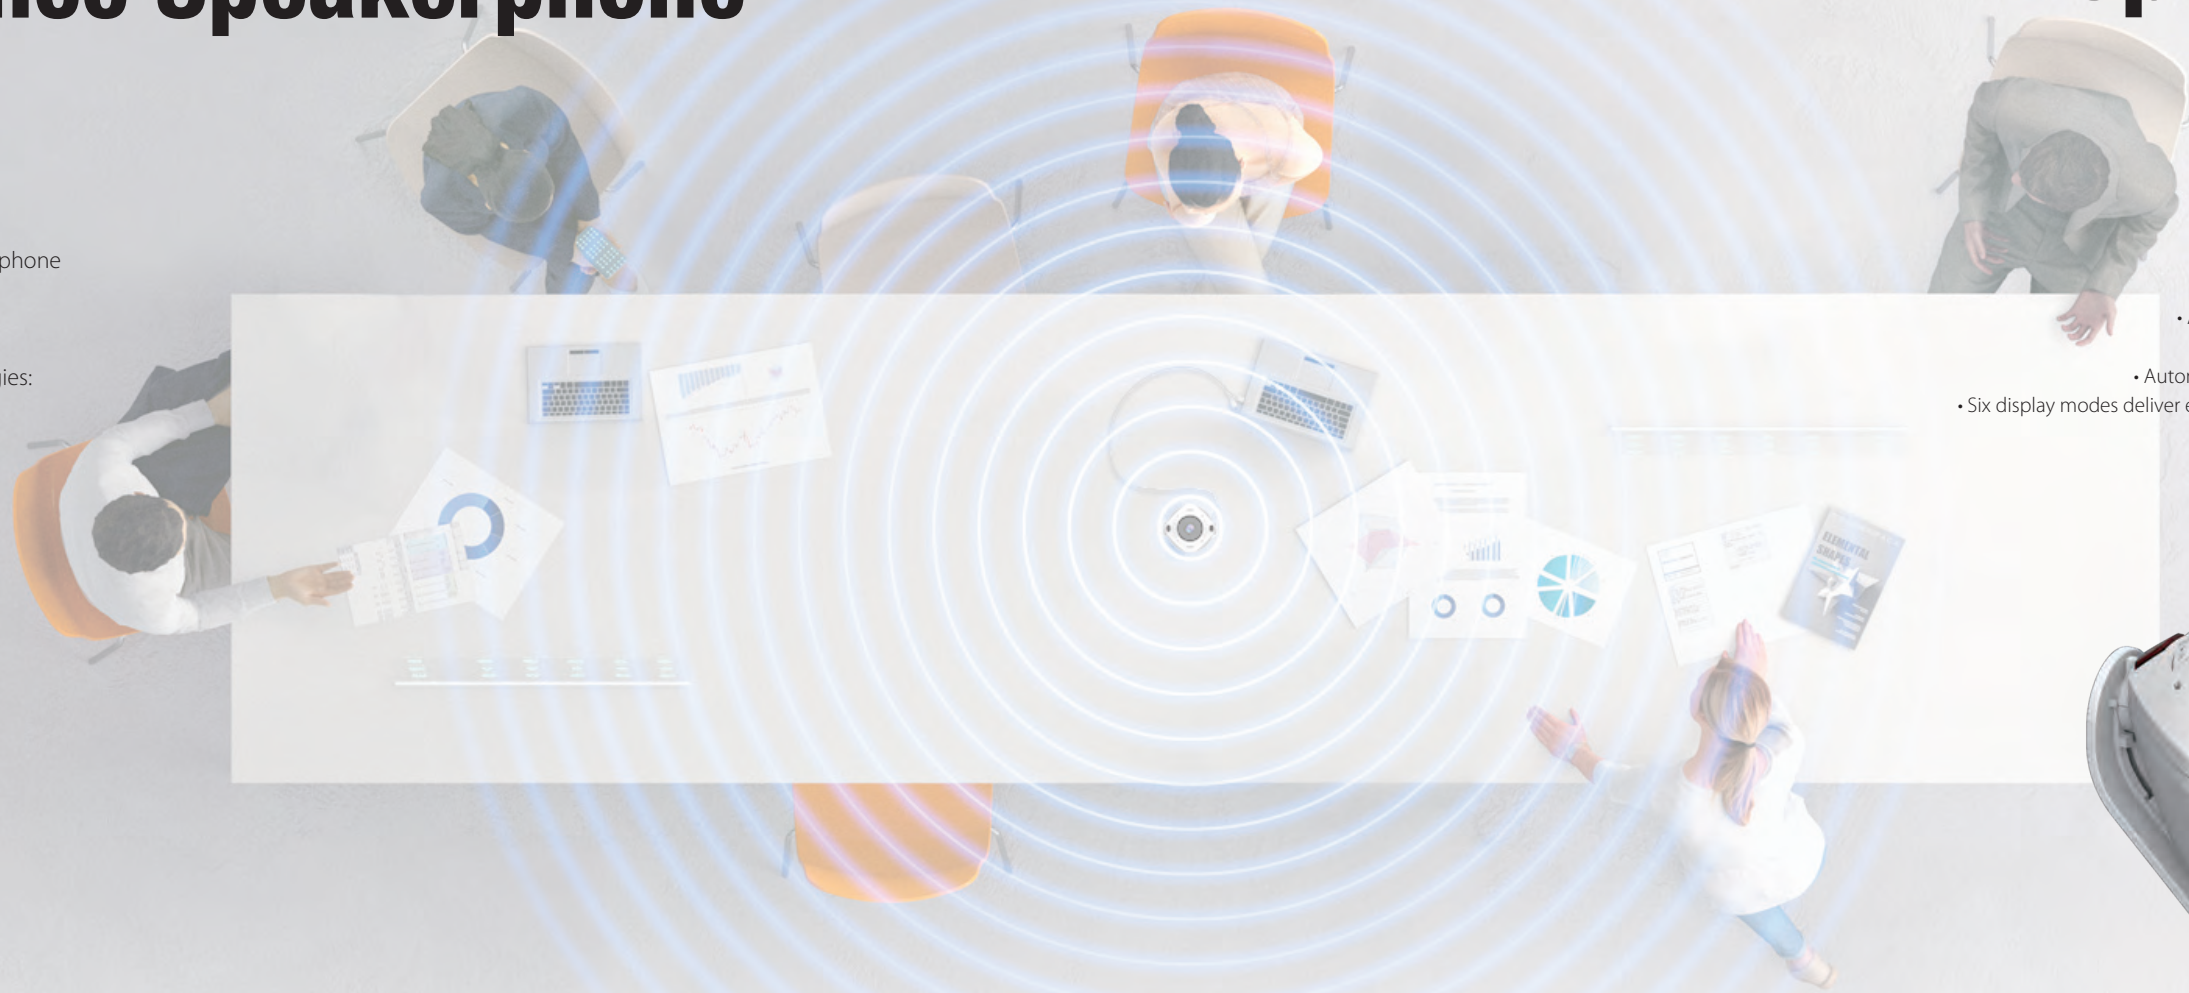

360° All Around Webcam with Speakerphone

JVU368

• **Features**

- 360° video conferencing camera with remote control
- Built-in omnidirectional speakerphone
- Advanced Acoustic Echo Cancellation (AEC) technology
 - Automatic Gain Control (AGC) function
 - Automatic Noise Reduction (ANR) reduces background noise
- Six display modes deliver exceptional viewing angles with flexibility and versatility
- Full HD 1080p video playback @ 30 Hz

Four omnidirectional microphones and 5W speaker

Vertical 90° Rotation

Horizontal Perspective

Host Selection Touch Control

ScreenWave™ Wireless Presentation System

JWR1000

• Features

- Plug & Play
- Host control
- Cross platform wireless presentations
- Split screen (up to 4 sections)