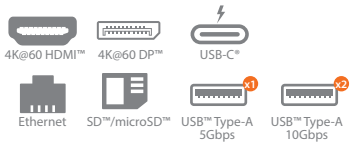

100W Power Delivery
Connect Your Devices
Anti-Theft Protection

M.2 NVMe® USB-C® Gen 2 Docking Station JCD552

USB-C® Triple Display Docking Station JCD543

USB-C® 4K HDMI™ Docking Station with Power Delivery JCD533