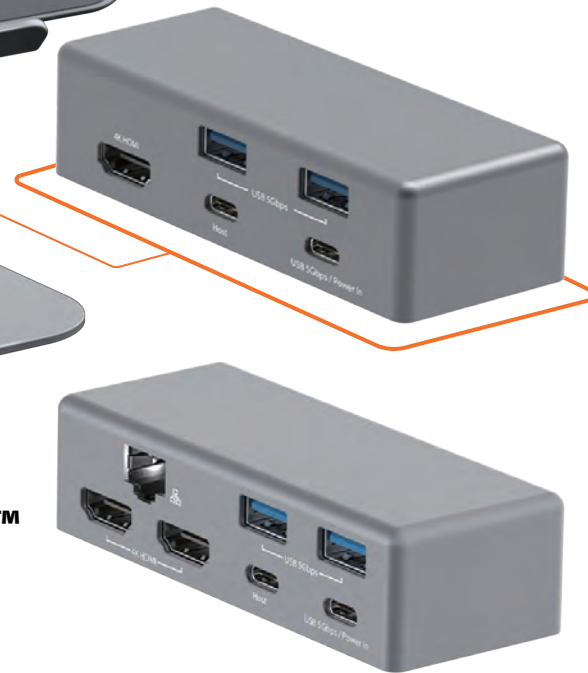

Multi-Angle Dual HDMI™ Docking Stand JTS427

Multi-Angle 4K Docking Stand JTS327