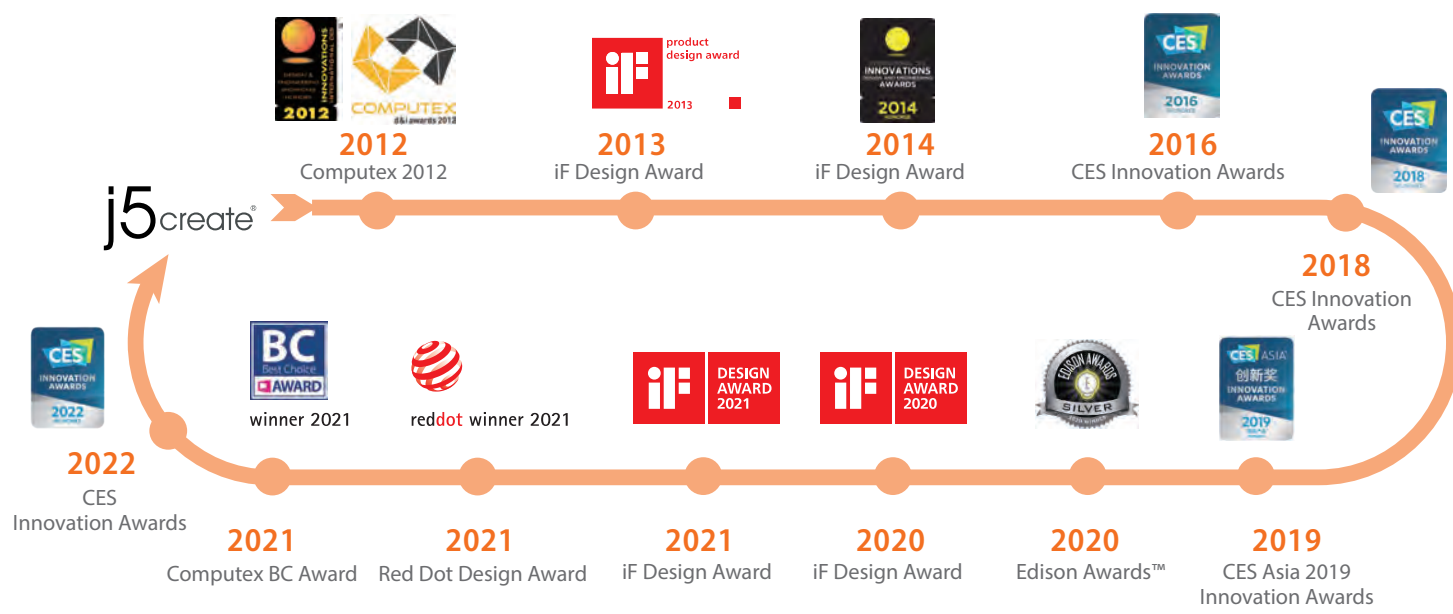

j5create®

j5create.com:
sales@j5create.com:

KaiJet Technology International Limited, Inc.

Quality in Every Detail

- Docking Stations / Display Adapters
- Monitor Stands / Networking / USB™ Hubs
- Chargers / Cables / Video Capture
- Mobile Accessories / Webcams
- Wireless Display / Enterprise & Education

WHY CHOOSE j5create?

U.S. Based Customer Care
 Made in Taiwan
 Limited Product Warranty
 Top-Selling Brand

WE DEVELOP. WE INNOVATE. WE CREATE.

j5create is a team that has come together from a diverse set of backgrounds to make technologies more meaningful and inclusive. We design, build, sell, and support innovative technology. We find creative ways to apply new technologies to provide computing solutions.

QUALITY IN EVERY DETAIL

WORK WITH THE BEST

In collaboration with the suppliers of top PC manufacturers, we create our high-performance products by using premium components and materials.

COMMITMENT TO QUALITY

From concept generation through software and hardware development, and end-product design to production, we're involved in every stage of the vertical integration process.

MAKE AN IMPACT

We aim to elevate your computing experience to be more productive, more efficient, and more convenient.