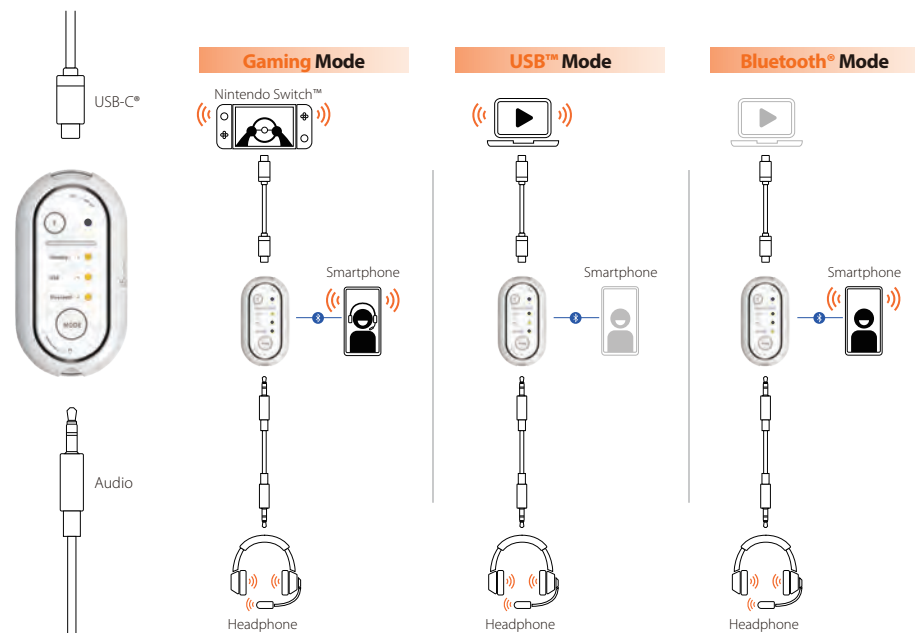

4K / 8K HDMI™ AOC Cable

JDCA52L40 (40m)

JDCA52L20 (20m)

JDCA53L40 (40m)

JDCA53L20 (20m)

Audio Gaming Mixer Adapter

JAM01

wormhole_{switch}[™] USB[™] Transfer Cable and Video Switch

JUC502

- **Features**
 - Designed to playback audio from a Nintendo Switch™ while simultaneously calling a smartphone
 - Bluetooth® connection for mobile phone
 - Three different modes

- **Specifications**
 - Audio : CTIA / OMTP
 - Bluetooth® 5.0
 - USB™ Audio : USB™ 2.0 Stereo 48K

• **Features**

- Supports keyboard, mouse, clipboard and file sharing across two Windows® devices
- Provides both a Full Screen or Picture-in-Picture (PIP) window when using Duplicate Mode while video sharing
- Screen will rotate and resize automatically to fit the screen and adjust to the current rotation of the second device when using Extended Mode while video sharing
- Supports multi-touch and USI pen for Windows® touch screen devices