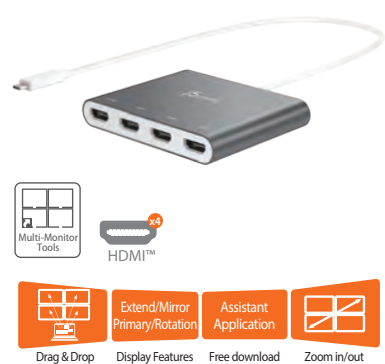

Dual Display HDMI™ & VGA

HDMI™ USB™ Type-A VGA Ethernet

USB-C®

USB-C® to Dual HDMI™ Multi-Monitor Adapter JCA365

USB-C® to 4-Port HDMI™ Multi-Monitor Adapter JCA366

USB-C® to 4K HDMI™ Ethernet Adapter JCA351