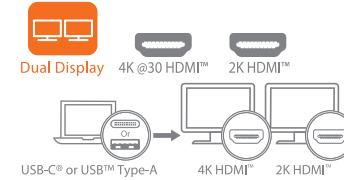

ULTRADRIVE™ MINIDOCK

JCD348 5-in-1 Functions

USB™ 3.0 Mini Dock

JUD380 6-in-1 Functions

USB-C®

USB-C® to Dual HDMI™ Multi-Monitor Adapter JCA365

USB-C® to 4-Port HDMI™ Multi-Monitor Adapter JCA366

USB-C® to 4K HDMI™ Ethernet Adapter JCA351