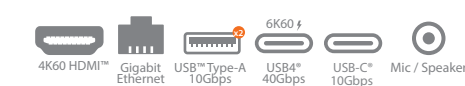

4K60 Pro USB4® Hub with MagSafe® Kit

Designed for MacBook Pro® 2021 / 2022 and MacBook Air® (2022)

JCD395 8-in-1 Functions