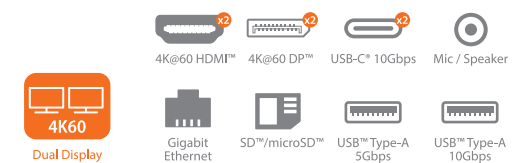

Monitor Arm Dock

Single Monitor Arm with Thunderbolt™ 4 Dock

JTSA461

Dual Monitor Arm with Dual 4K Dock

JTSA302

Mini Docks

Be productive on the go. Use the port you have to add the ports you need

USB4® Dual 4K Multi-Port Hub