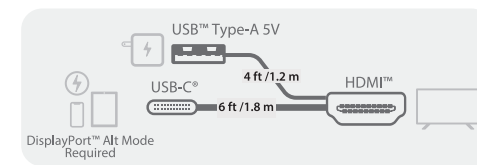

USB-C® Display Adapters & Cables

JCC154G