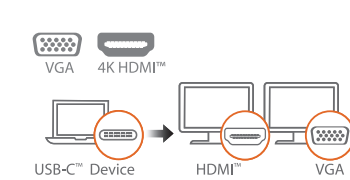

USB-C™ to VGA & HDMI™ Adapter JCA174