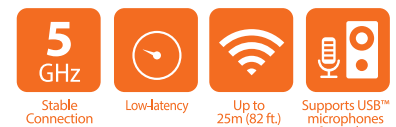

Wireless Extender for USB™ Cameras JVW120