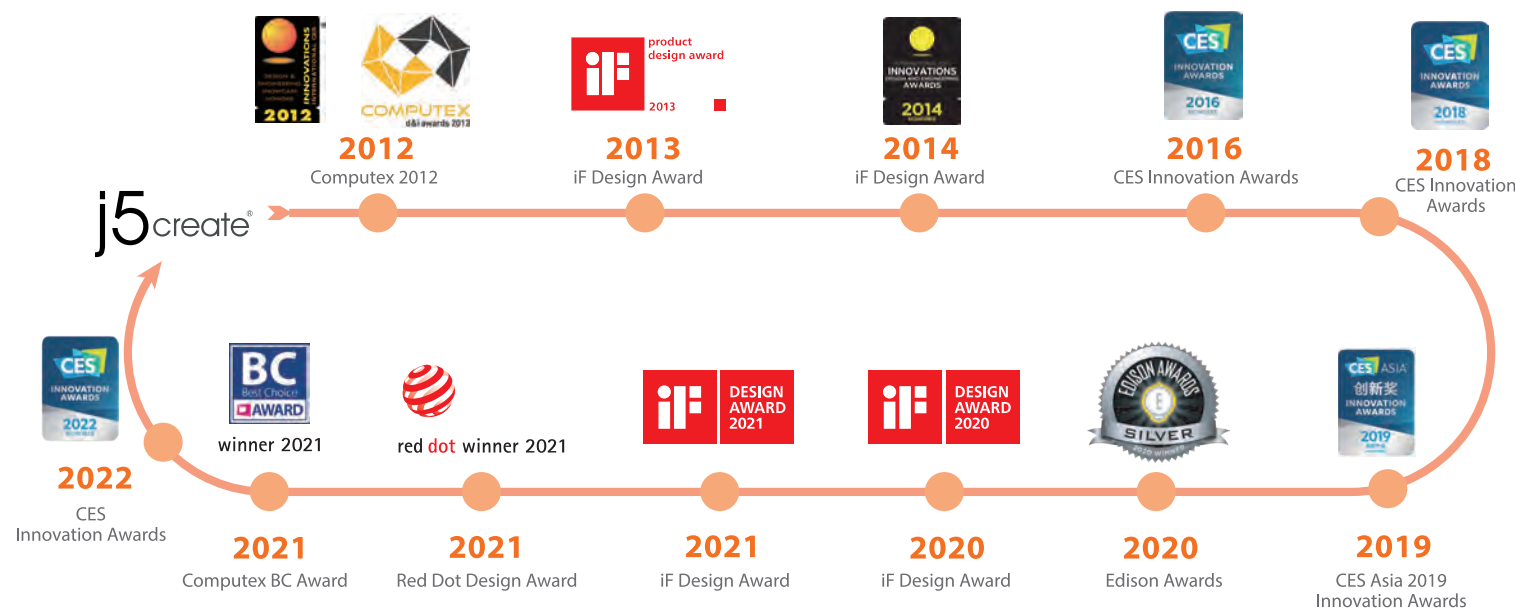

WHY CHOOSE j5create?

This product works with devices capable of running the latest version of Chrome OS and has been certified to meet Google's compatibility standards. Google is not responsible for the operation of this product or its compliance with safety requirements. Chromebook and the Works With Chromebook badge are trademarks of Google LLC.

WE DEVELOP. WE INNOVATE. WE CREATE.

j5create is a team that has come together from a diverse set of backgrounds to make technologies more meaningful and inclusive. We design, build, sell, and support innovative technology. We find creative ways to apply new technologies to provide computing solutions.

- U.S. Based Customer Care
- Made in Taiwan
- Limited Product Warranty
- Top-Selling Brand

Worldwide safety certification

In-house R&D and in-house product design team

At j5create, we create high-tech products that help improve the way we experience our everyday lives. We do this by always designing with the customers' needs in mind. We tackle issues that affect you daily and turn to technological innovation to find solutions. We're on a mission to make your life simpler, more efficient, and more productive.

Safety and protection for your devices

- OVP (Overvoltage) Limits output voltage
- OCP (Overcurrent) Limits the current flow
- SCP (Short Circuit Protection) Protects your device against short circuits
- OTP (Over-Temperature) Regulates the internal temperature