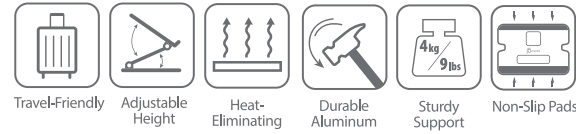

Multi-Angle Laptop Stand

JTS127