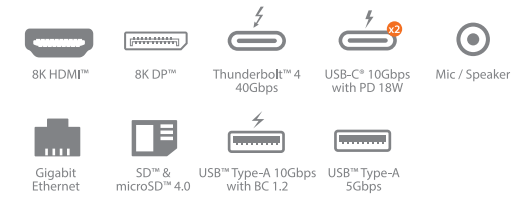

Monitor Arm Dock

Single Monitor Arm with Thunderbolt™ 4 Dock

JTSA461