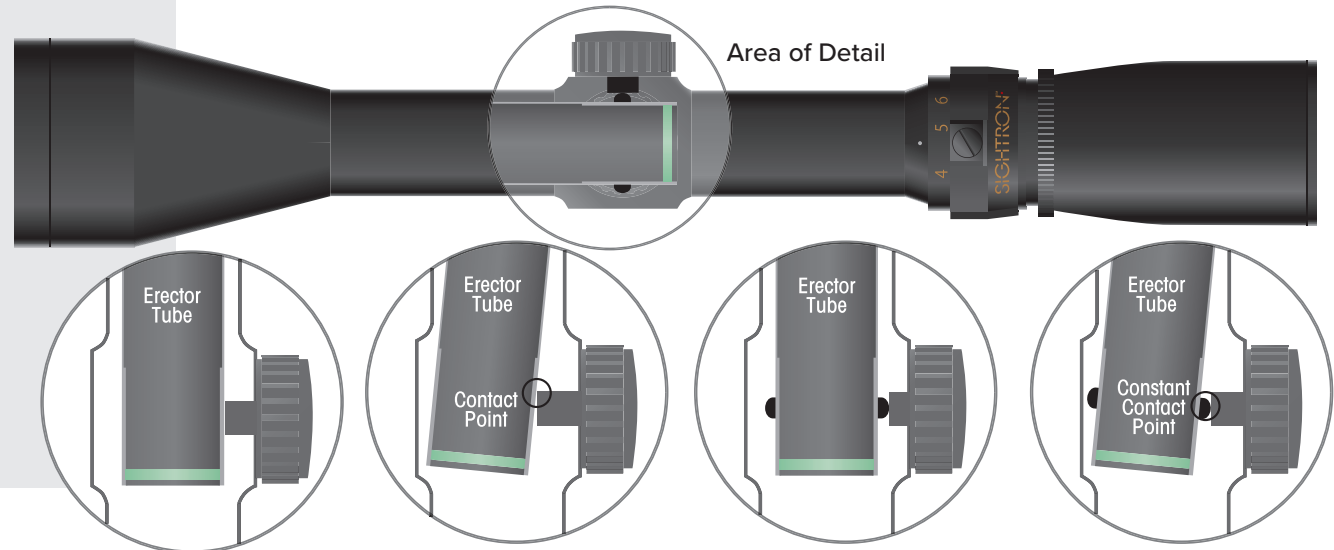

## ExacTrack

The accuracy and repeatability of any scope is based on quality lenses, design of the main body tube, the erector tube and the windage and elevation assembly.

Figure 1.  
Conventional riflescope at zero adjustment

has developed a new erector tube with an integral ring. This ring and the redesigned adjustment screws have become the first positive contact system in the market. ExacTrack will keep constant and perfect point-of-impact, at or off zero (see Figures 3 & 4). This constant pressure point will ensure the accuracy of all Sightron scopes during the most rugged conditions. **At Sightron, quality is not a luxury, but a necessity.**