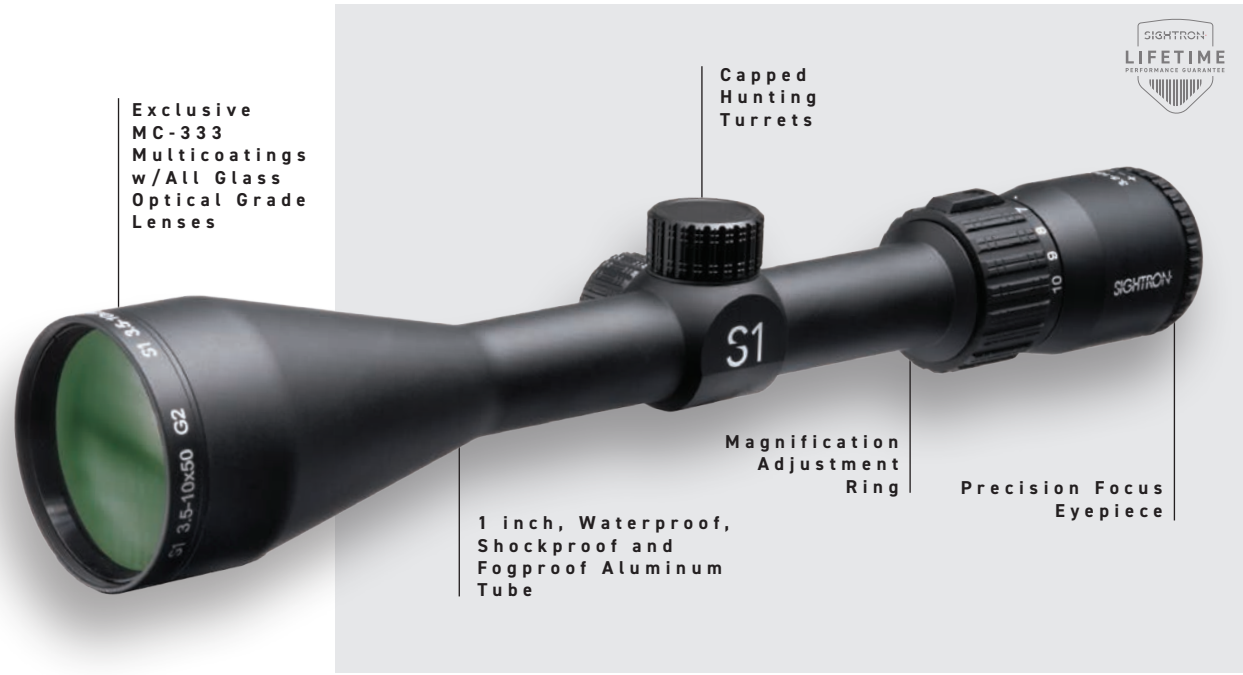

### STANDARD FEATURES

- NEW Classic Hunting Riflescope Modernized
- Compact, Lightweight 1-inch Aircraft Aluminum Tube
- Waterproof, Shockproof & Fogproof Design
- Three Classic Reticle Designs
- Backed by Sightron's Lifetime Performance Guarantee

# S1 3.5 - 10x50

Experience unparalleled accuracy with the Sightron S1 3.5-10x50 G2 Scope, offering a dynamic range of 3.5x to 10x magnification for exceptional clarity across various shooting scenarios. Its large 50mm objective lens gathers ample light, ensuring vivid images and heightened performance in any condition.