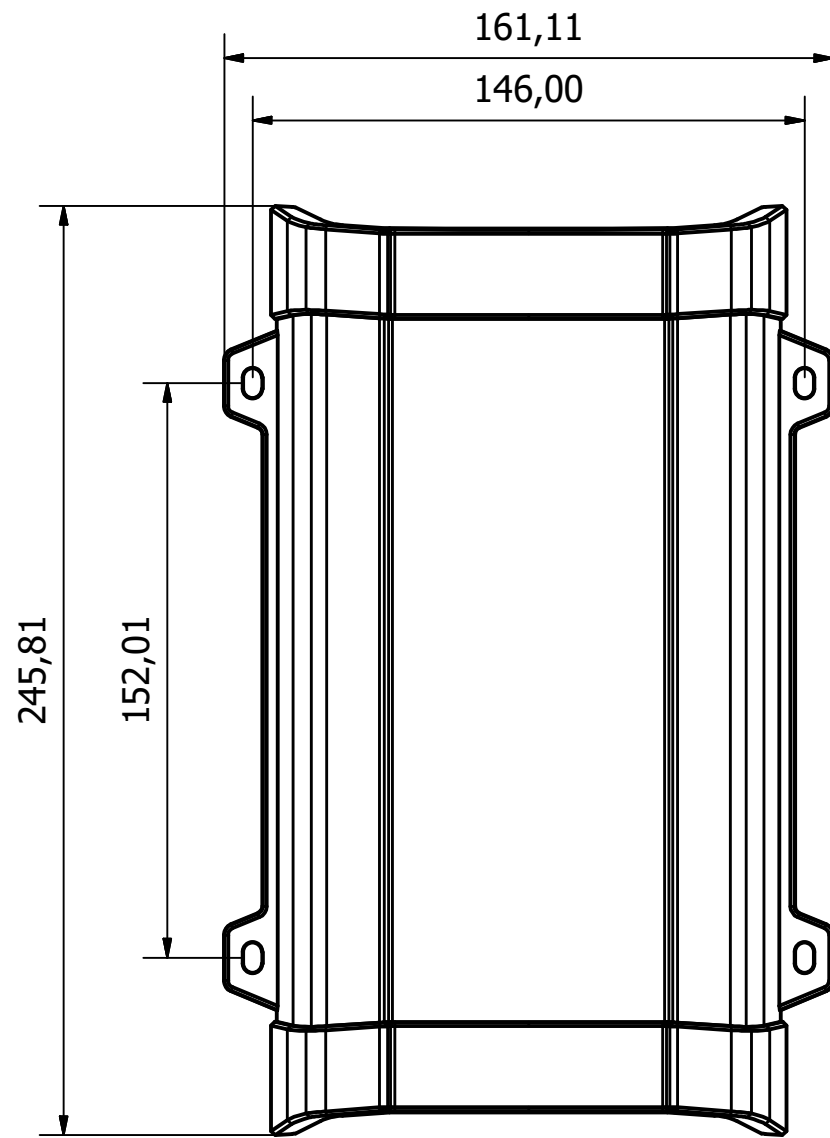

375VA (1 : 1)

Designed by	Checked by	Approved by	Date	Date	
				4-11-2016	
Victron					
			375-500VA	Edition	Sheet
					1 / 4

Aanzichten 375VA (1 : 2)

Designed by	Checked by	Approved by	Date	Date	
				4-11-2016	
Victron			375-500VA		
			Edition	Sheet	
				2 / 4	