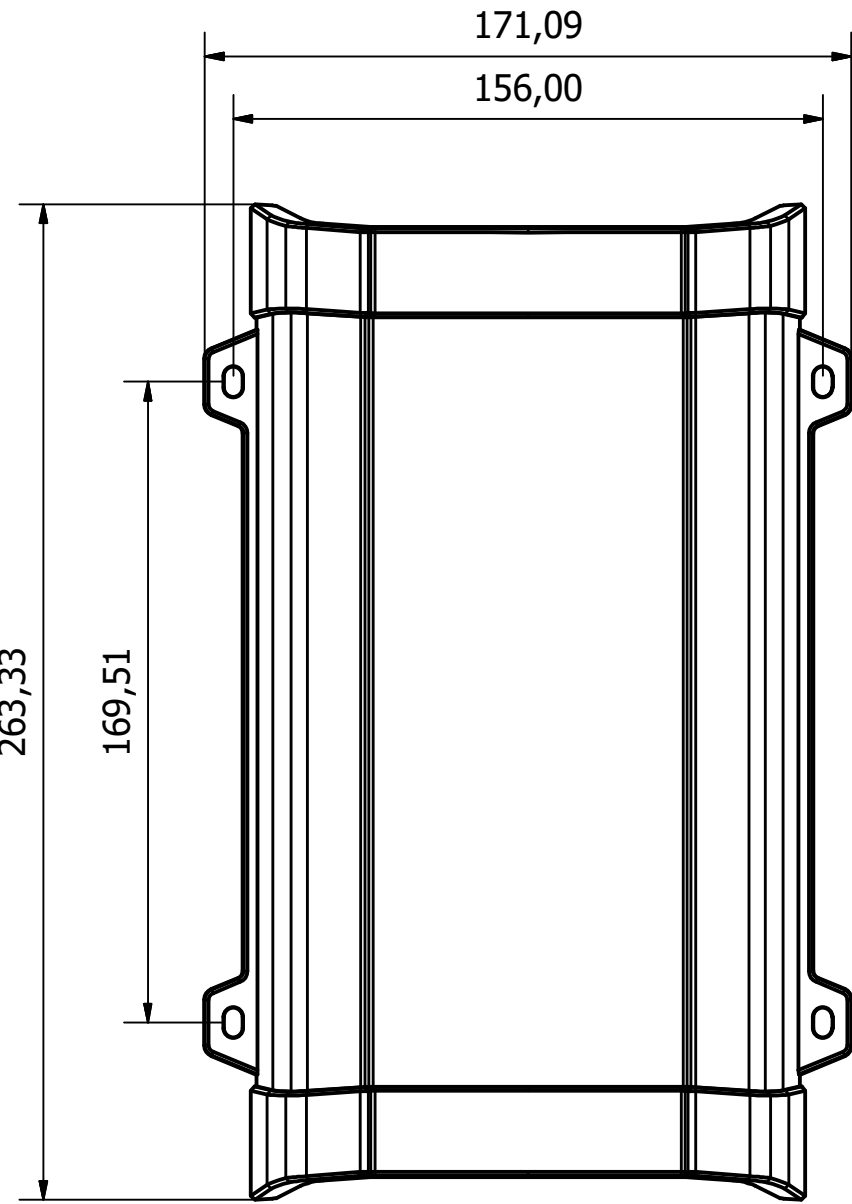

500VA Aanzichten (1 : 2)

Designed by	Checked by	Approved by	Date	Date	
				4-11-2016	
Victron			375-500VA		
			Edition	Sheet	
				4 / 4