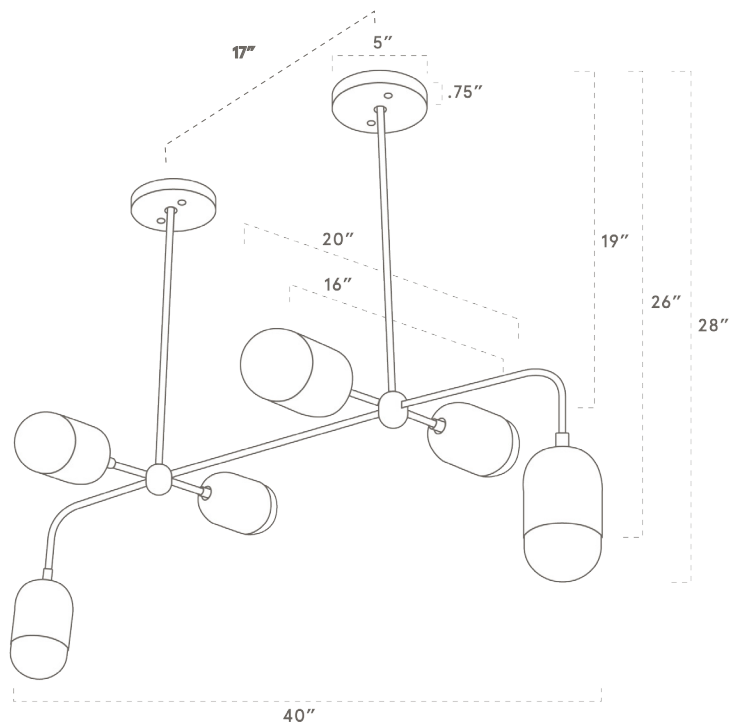

WORLEY'S

LIGHTING

Pebble Linear Chandelier

SPECIFICATIONS

- Overall: 16" Depth x 40" Width x 26" Height (to lowest point)
- From Ceiling to Center Body: 19"
- From Ceiling to Outward Facing Arms: 20"
- Overall (with G25 bulbs): 20" depth, 44" width, 28" center height
- Base: 5" Diameter, .75" Depth (Placed 17" from center to center of each base)
- Materials: Hardwood and Metal

LAMPING

- Incandescent, Dimable, LED
- Compatible, bulb not included
- 60 Watt Max
- 110V - 220V
- E26 Base

CERTIFICATIONS

UL Listed in USA and Canada
for dry and damp locations

Handcrafted in the USA

FINISHES

Available in 7 wood and 7 metal finishes. Swatches are available online at worleyslighting.com/

WORLEYSLIGHTING.COM — 803.230.5170

INFO@WORLEYSLIGHTING.COM