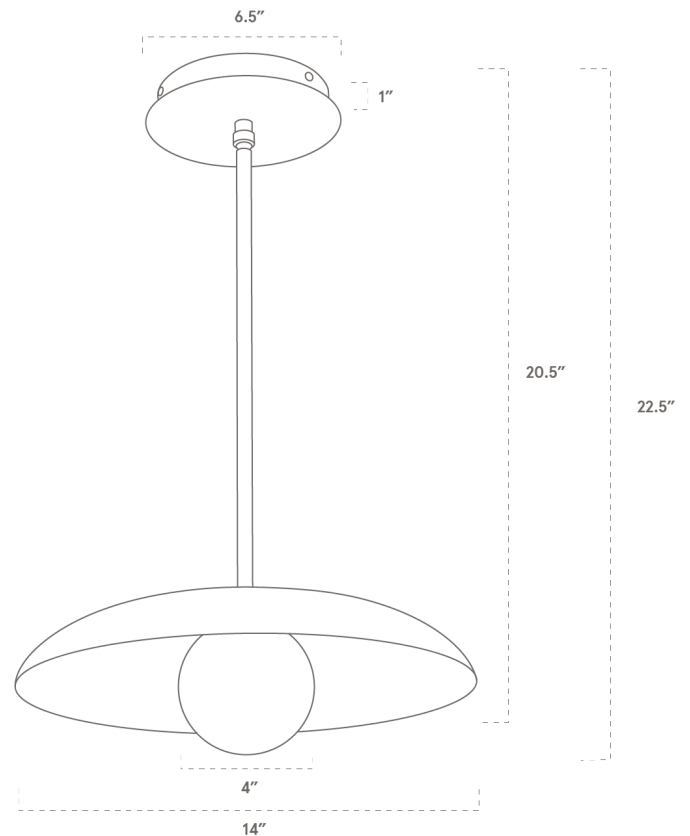

WORLEY'S

LIGHTING

Jessamine Pendant

SPECIFICATIONS

- Overall: 14" Depth x 14" Width x 20.5" Height
- Base: 6.5" Diameter, 1" Depth
- Height from ceiling to bottom of globe: 22.5"
- Shade: 14" Diameter
- Globe: 4" diameter
- Materials: Hardwood, metal, glass

LAMPING

- Incandescent, Dimable, LED
- Includes 1, emery allen E26, LED bulbs, 5W, 2700K
- 110V - 220V
- 60 Watt Max
- E26 Base

CERTIFICATIONS

UL Listed in USA and Canada
for dry and damp locations

Handcrafted in the USA

FINISHES

Available in 7 wood finishes and 7 metal finishes. Swatches are available online at worleyslighting.com/finishes

For pricing and purchasing, please visit worleyslighting.com or contact us with further questions.

WORLEYSLIGHTING.COM — 803.230.5170

INFO@WORLEYSLIGHTING.COM