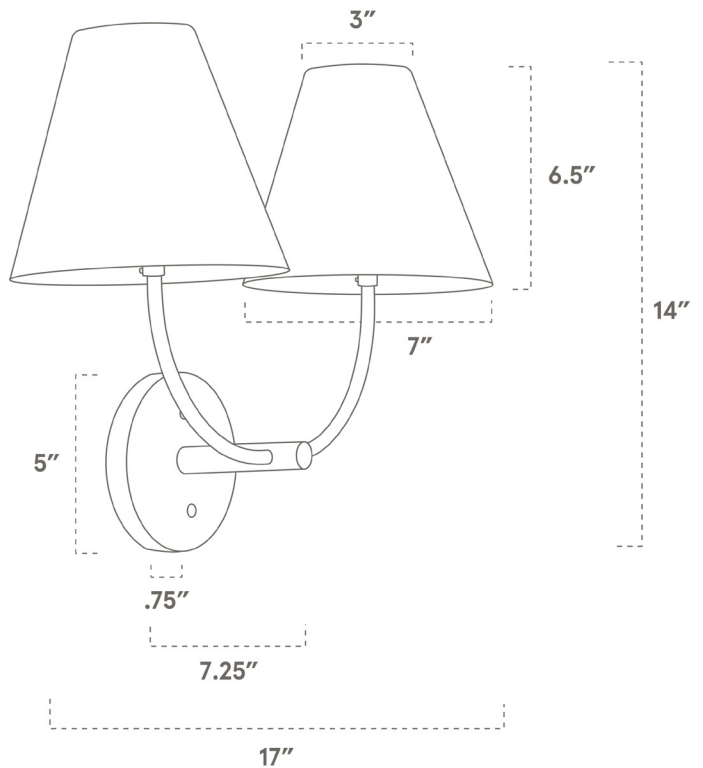

WORLEY'S

LIGHTING

Asheville Double Sconce

SPECIFICATIONS

- Overall: 7.25" Depth x 17" Width x 14" Height
- From Center to Top of Shade: 11.5"
- Base: 5" Diameter, .75" Depth
- Shade: 3-7" Diameter, 6.5" height
- Materials: Hardwood, Metal, Linen

LAMPING

- Incandescent, Dimable, LED
- Compatible, bulb not included
- 60 Watt Max
- 110V - 220V
- E26 Base

CERTIFICATIONS

UL Listed in USA and Canada
for dry and damp locations

Handcrafted in the USA

FINISHES

Available in 7 wood and 6 metal finishes and 3 linen colors. Swatches are available online at worleyslighting.com/finishes

For pricing and purchasing, please visit worleyslighting.com or contact us with further questions.

WORLEYSLIGHTING.COM — 803.230.5170

INFO@WORLEYSLIGHTING.COM