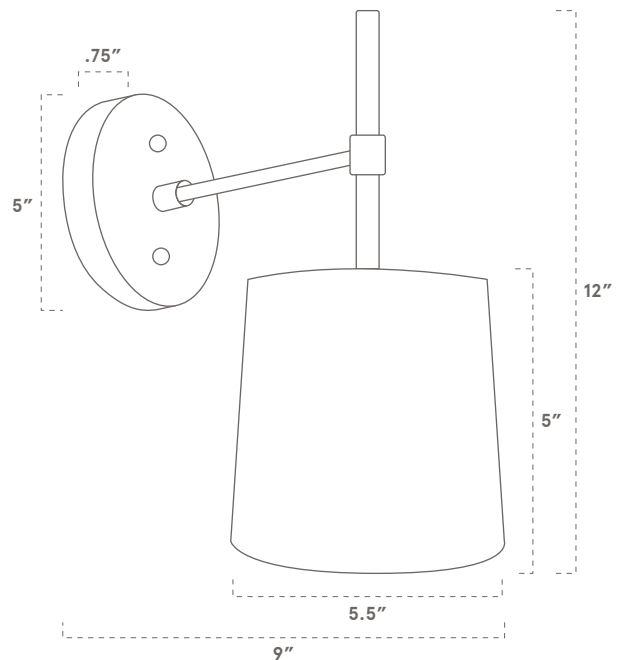

WORLEY'S

LIGHTING

Winnie Sconce

SPECIFICATIONS

- Overall: 9" Depth, 5.5" Width, 12" Height
- Base: 5" Diameter, .75" Depth
- Shade: 5.5" Diameter, 5" Height
- Materials: Hardwood, Metal, Linen

LAMPING

- Incandescent, Dimable, LED
- Compatible, bulb not included
- 60 Watt Max
- 110V - 220V
- E26 Base

CERTIFICATIONS

UL Listed in USA and Canada for dry and damp locations

Handcrafted in the USA

FINISHES

Available in 6 wood and 5 metal finishes and 2 linen colors. Swatches are available online at worleyslighting.com/finishes

For pricing and purchasing, please visit worleyslighting.com or contact us with further questions.

WORLEYSLIGHTING.COM — 803.230.5170

INFO@WORLEYSLIGHTING.COM