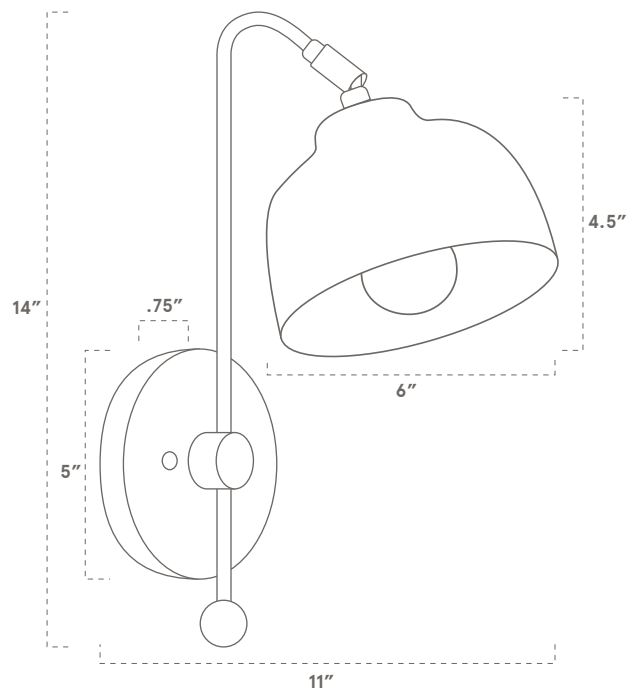

WORLEY'S

LIGHTING

Tucker Swivel Sconce

SPECIFICATIONS

- Overall: 11" Depth, 6" Width, 14" Height
- Base: 5" Diameter
- Shade: 6" Width, 4.5" Height
- Materials: Hardwood, Metal, Porcelain

LAMPING

- Incandescent, Dimable, LED
- Compatible, bulb not included
- 60 Watt Max
- 110V - 220V
- E26 Base

CERTIFICATIONS

UL Listed in USA and Canada
for dry and damp locations

Handcrafted in the USA

FINISHES

Available in 6 wood and 5 metal finishes and 3 porcelain colors. Swatches are available online at worleyslighting.com/finishes

For pricing and purchasing, please visit worleyslighting.com or contact us with further questions.

WORLEYSLIGHTING.COM — 803.230.5170

INFO@WORLEYSLIGHTING.COM