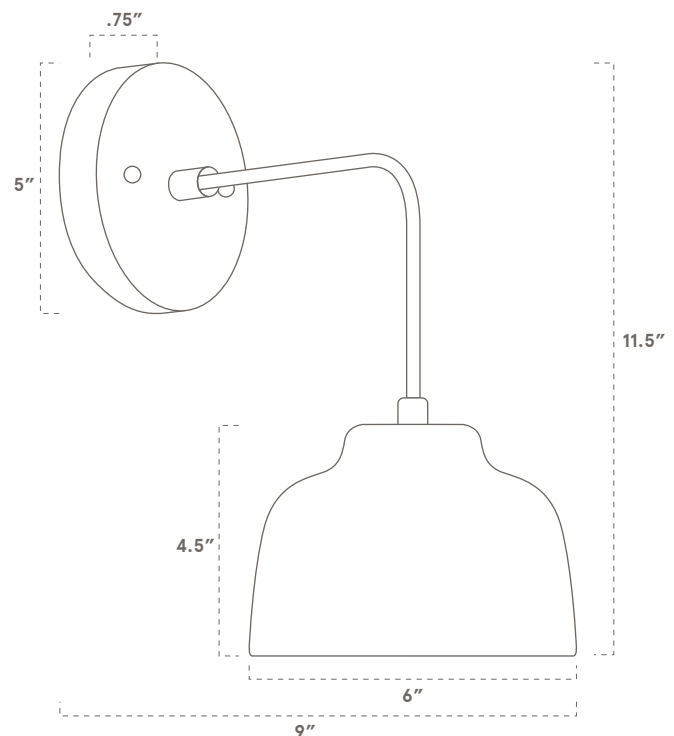

WORLEY'S

LIGHTING

Tucker Sconce

SPECIFICATIONS

- Overall: 9" Depth, 6" Width, 11.5" Height
- Base: 5" Diameter, .75" Depth
- Shade: 6" Width, 4.5" Height
- Materials: Hardwood, Metal, Porcelain

LAMPING

- Incandescent, Dimable, LED
- Compatible, bulb not included
- 60 Watt Max
- 110V - 220V
- E26 Base

CERTIFICATIONS

UL Listed in USA and Canada for dry and damp locations

Handcrafted in the USA

FINISHES

Available in 6 wood and 5 metal finishes and 3 porcelain colors. Swatches are available online at worleyslighting.com/finishes

For pricing and purchasing, please visit worleyslighting.com or contact us with further questions.

WORLEYSLIGHTING.COM — 803.230.5170

INFO@WORLEYSLIGHTING.COM