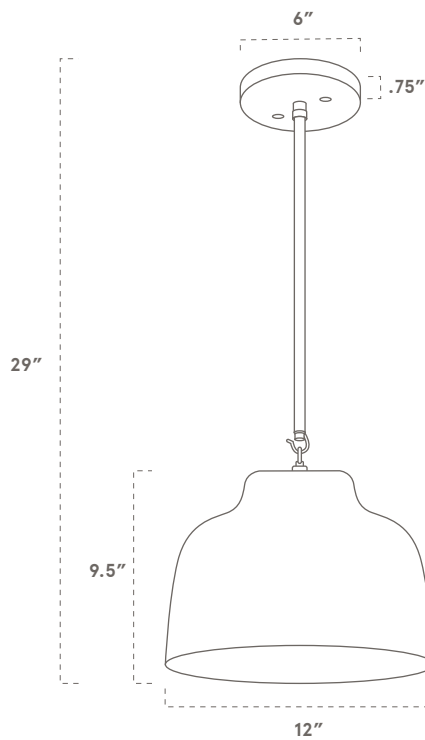

WORLEY'S

LIGHTING

Tucker Pendant

SPECIFICATIONS

- Overall: 12" Depth, 12" Width, 29" Height
- Shade: 12" Width, 9.5" Height
- Base: 6" Diameter, .75" Depth
- Materials: Hardwood, Metal

LAMPING

- Incandescent, Dimable, LED
- Compatible, bulb not included
- 60 Watt Max
- 110V - 220V
- E26 Base

CERTIFICATIONS

UL Listed in USA and Canada for dry and damp locations

Handcrafted in the USA

FINISHES

Available in 6 wood and 5 metal finishes. Swatches are available online at worleyslighting.com/finishes

For pricing and purchasing, please visit worleyslighting.com or contact us with further questions.

WORLEYSLIGHTING.COM — 803.230.5170

INFO@WORLEYSLIGHTING.COM