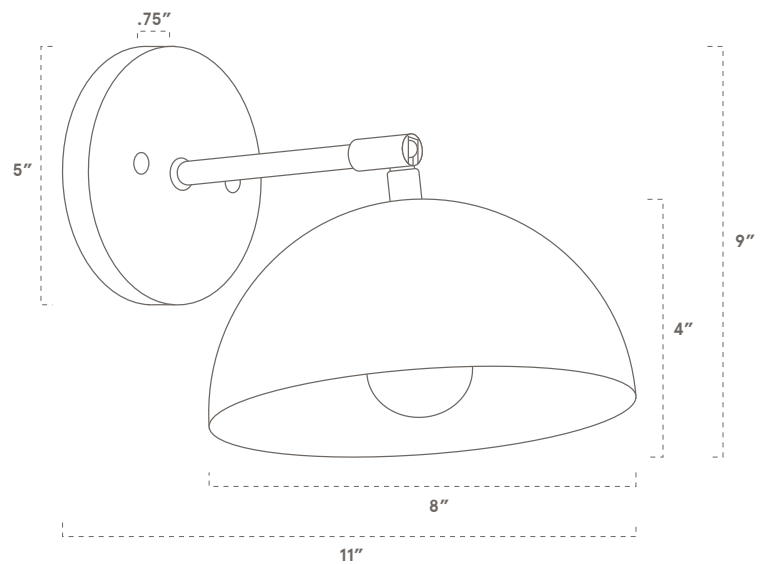

WORLEY'S

LIGHTING

Sunrise Sconce

SPECIFICATIONS

- Overall: 11" Depth, 8" Width, 9" Height
- Shades: 8" Diameter, 4" Height
- Base: 5" Diameter, .75" Depth
- Materials: Hardwood, Metal

LAMPING

- Incandescent, Dimable, LED
- Compatible, bulb not included
- 60 Watt Max
- 110V - 220V
- E26 Base

CERTIFICATIONS

UL Listed in USA and Canada for dry and damp locations

Handcrafted in the USA

FINISHES

Available in 6 wood and 5 metal finishes. Swatches are available online at worleyslighting.com/finishes

For pricing and purchasing, please visit worleyslighting.com or contact us with further questions.

WORLEYSLIGHTING.COM — 803.230.5170

INFO@WORLEYSLIGHTING.COM