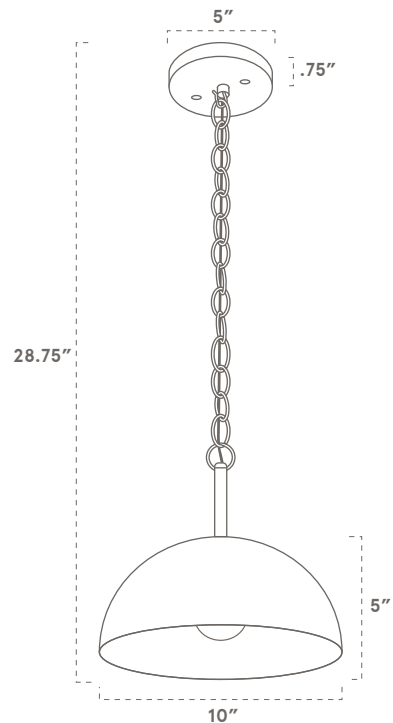

WORLEY'S

LIGHTING

Sunrise Pendant 10"

SPECIFICATIONS

- Overall: 10" Depth, 10" Width, 28.75" Height
- Base: 5" Diameter, .75" Depth
- Shade: 10" Diameter, 5" Height
- Materials: Hardwood, Metal

LAMPING

- Incandescent, Dimable, LED
- Compatible, bulb not included
- 60 Watt Max
- 110V - 220V
- E26 Base

CERTIFICATIONS

UL Listed in USA and Canada for dry and damp locations

Handcrafted in the USA

FINISHES

Available in 6 wood and 5 metal finishes. Swatches are available online at worleyslighting.com/finishes

For pricing and purchasing, please visit worleyslighting.com or contact us with further questions.

WORLEYSLIGHTING.COM — 803.230.5170

INFO@WORLEYSLIGHTING.COM