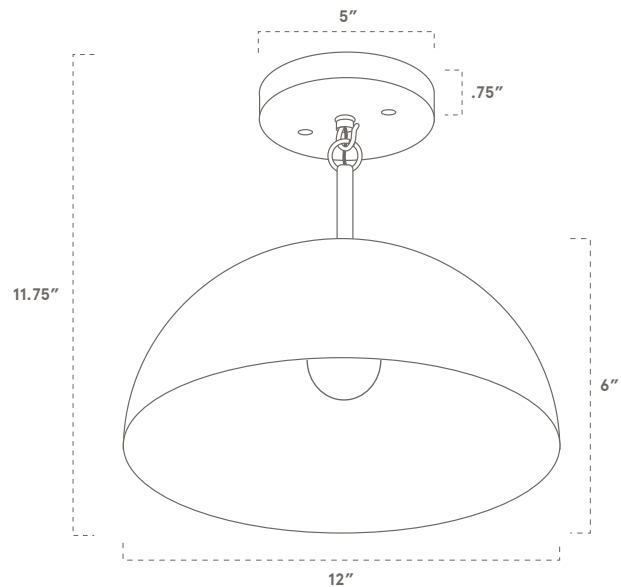

WORLEY'S

LIGHTING

Sunrise Flush Mount 12"

SPECIFICATIONS

- Overall: 12" depth, 12" width, 11.75" height
- Base: 5" Diameter, .75" Depth
- Shade: 12" diameter, 6" height
- Materials: Hardwood, Metal

LAMPING

- Incandescent, Dimable, LED
- Compatible, bulb not included
- 60 Watt Max
- 110V - 220V
- E26 Base

CERTIFICATIONS

UL Listed in USA and Canada for dry and damp locations

Handcrafted in the USA

FINISHES

Available in 6 wood and 5 metal finishes. Swatches are available online at worleyslighting.com/finishes

For pricing and purchasing, please visit worleyslighting.com or contact us with further questions.

WORLEYSLIGHTING.COM — 803.230.5170

INFO@WORLEYSLIGHTING.COM