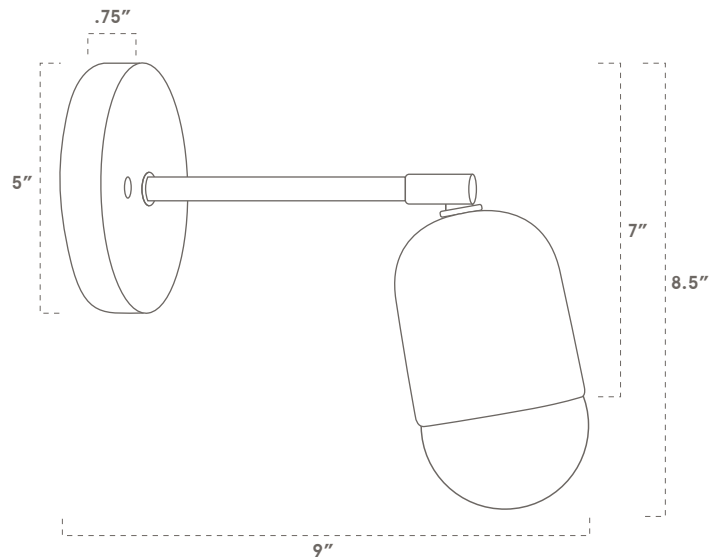

WORLEY'S

LIGHTING

Pebble Sconce

SPECIFICATIONS

- Overall (without bulb):
  9" Depth, 5" Width, 7" Height
- Overall (with G25 bulb):
  9" Depth, 5" Width, 8.5" Height
- Base: 5" Diameter, .75" Depth
- Materials: Hardwood, Metal

LAMPING

- Incandescent, Dimable, LED
- Compatible, bulb not included
- 60 Watt Max
- 110V - 220V
- E26 Base

CERTIFICATIONS

UL Listed in USA and Canada
for dry and damp locations

Handcrafted in the USA

FINISHES

Available in 6 wood and 5 metal finishes. Swatches are available online at worleyslighting.com/finishes

For pricing and purchasing, please visit worleyslighting.com or contact us with further questions.

WORLEYSLIGHTING.COM — 803.230.5170

INFO@WORLEYSLIGHTING.COM