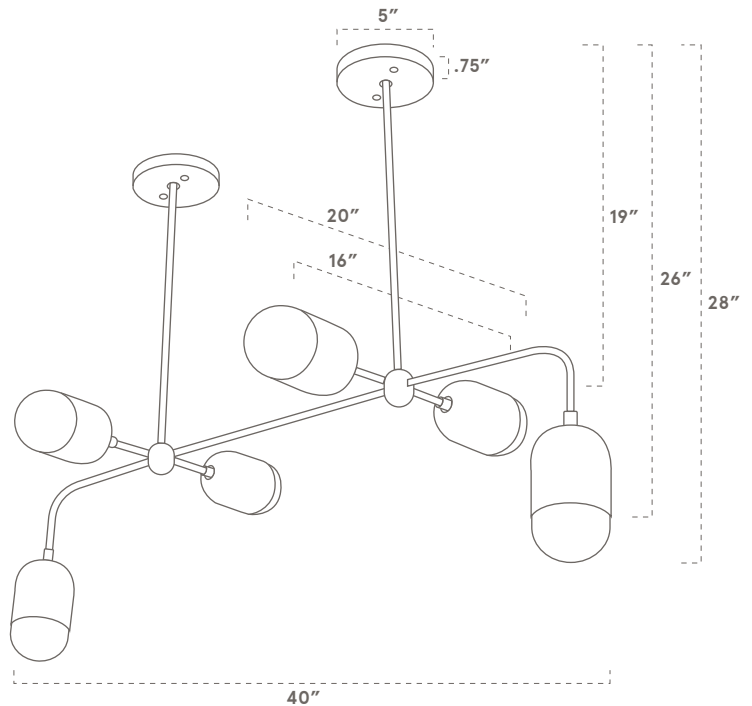

WORLEY'S

LIGHTING

Pebble Linear Chandelier

SPECIFICATIONS

- Overall (without bulbs): 16" Depth, 40" Width, 26" Height (to lowest point)
- From Ceiling to Center Body: 19" Height
- From Ceiling to Outward Facing Arms: 20" Height
- Overall (with G25 bulbs): 20" Depth, 44" Width, 28" Center Height
- Base: 5" Diameter, .75" Depth
- Materials: Hardwood, Metal

LAMPING

- Incandescent, Dimable, LED
- Compatible, bulb not included
- 60 Watt Max
- 110V - 220V
- E26 Base

CERTIFICATIONS

UL Listed in USA and Canada for dry and damp locations

Handcrafted in the USA

FINISHES

Available in 6 wood and 5 metal finishes. Swatches are available online at worleyslighting.com/finishes

For pricing and purchasing, please visit worleyslighting.com or contact us with further questions.

WORLEYSLIGHTING.COM — 803.230.5170

INFO@WORLEYSLIGHTING.COM