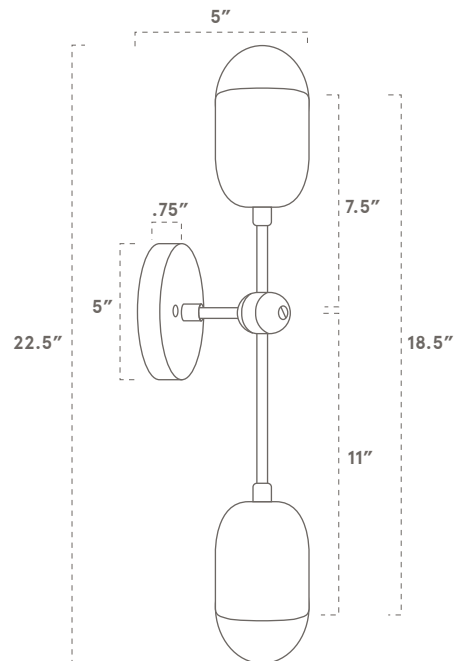

WORLEY'S

LIGHTING

Pebble Double Sconce 18"

SPECIFICATIONS

- Overall (without bulbs):
  5" Depth, 5" Width, 18.5" Height
- Overall (with G25 bulbs):
  5" Depth, 5" Width, 22.5" Height
- Base: 5" Diameter, .75" Depth
- Materials: Hardwood, Metal

LAMPING

- Incandescent, Dimable, LED
- Compatible, bulb not included
- 60 Watt Max
- 110V - 220V
- E26 Base

CERTIFICATIONS

UL Listed in USA and Canada
for dry and damp locations

Handcrafted in the USA

FINISHES

Available in 6 wood and 5 metal finishes. Swatches are available online at worleyslighting.com/finishes

For pricing and purchasing, please visit worleyslighting.com or contact us with further questions.

WORLEYSLIGHTING.COM — 803.230.5170

INFO@WORLEYSLIGHTING.COM