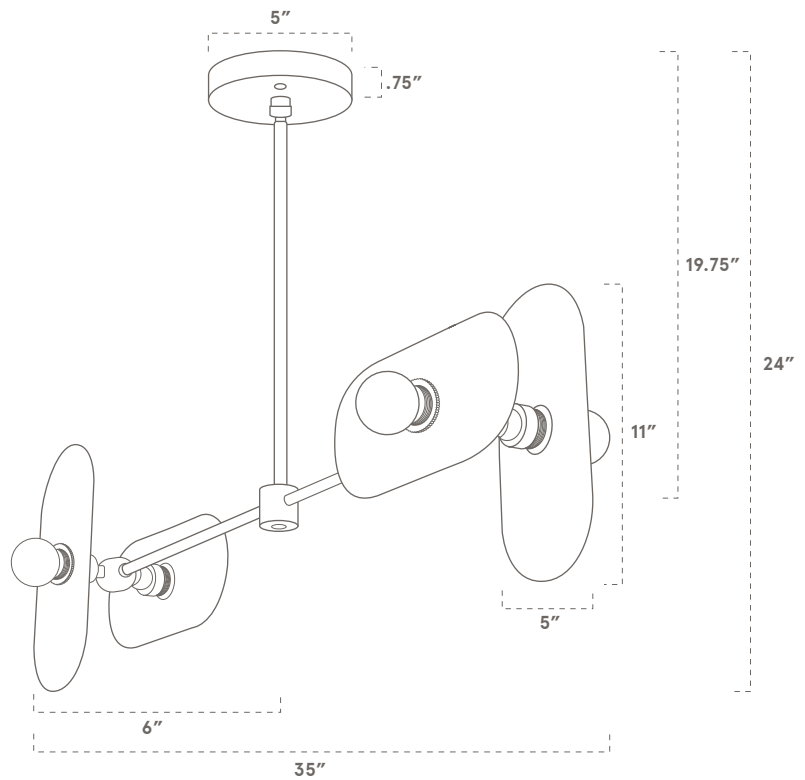

WORLEY'S

LIGHTING

Pawley Chandelier

SPECIFICATIONS

- Overall: 6" Depth, 35" Width, 24" Height (at tallest point), 19.75" Height (at shortest point)
- Base: 5" Diameter, .75" Depth
- Shade: 5" Width, 11" Height
- Materials: Hardwood, Metal

LAMPING

- Incandescent, Dimmable, LED Compatible, bulb not included
- 60 Watt Max
- 110V - 220V
- E26 Base

CERTIFICATIONS

UL Listed in USA and Canada for dry and damp locations

Handcrafted in the USA

FINISHES

Available in 7 wood and 6 metal finishes. Swatches are available online at worleyslighting.com/finishes

For pricing and purchasing, please visit worleyslighting.com or contact us with further questions.

WORLEYSLIGHTING.COM — 803.230.5170

INFO@WORLEYSLIGHTING.COM