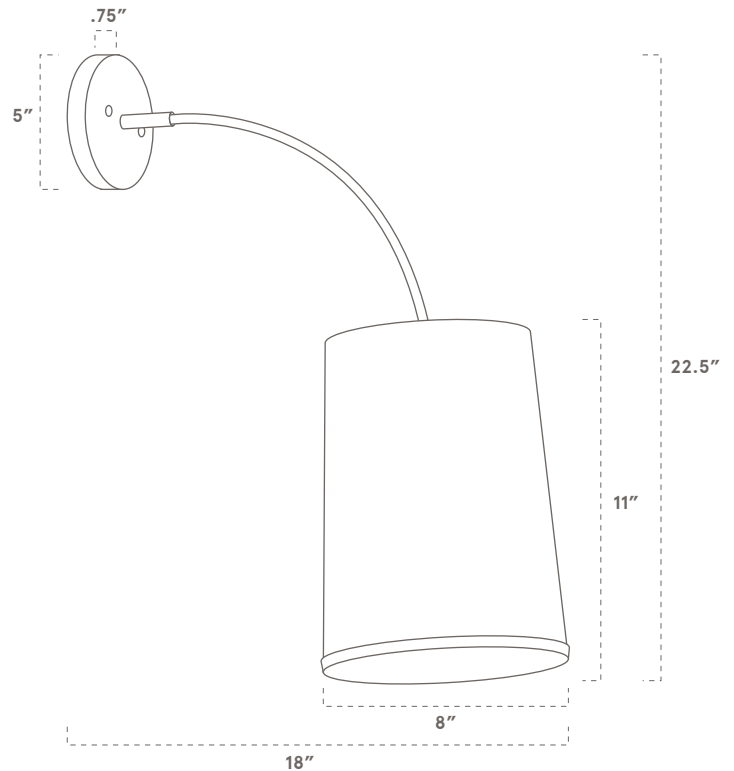

WORLEY'S

LIGHTING

Linville Sconce

SPECIFICATIONS

- Overall: 18" Depth, 8" Width, 22.5" Height
- Base: 5" Diameter, .75" Depth
- Shade: 8" Width, 11" Height
- Materials: Hardwood, Metal, Linen

LAMPING

- Incandescent, Dimmable, LED Compatible, bulb not included
- 60 Watt Max
- 110V - 220V
- E26 Base

CERTIFICATIONS

UL Listed in USA and Canada for dry and damp locations

Handcrafted in the USA

FINISHES

Available in 7 wood and 4 metal finishes and 3 linen colors. Swatches are available online at worleyslighting.com/finishes

For pricing and purchasing, please visit worleyslighting.com or contact us with further questions.

WORLEYSLIGHTING.COM — 803.230.5170

INFO@WORLEYSLIGHTING.COM