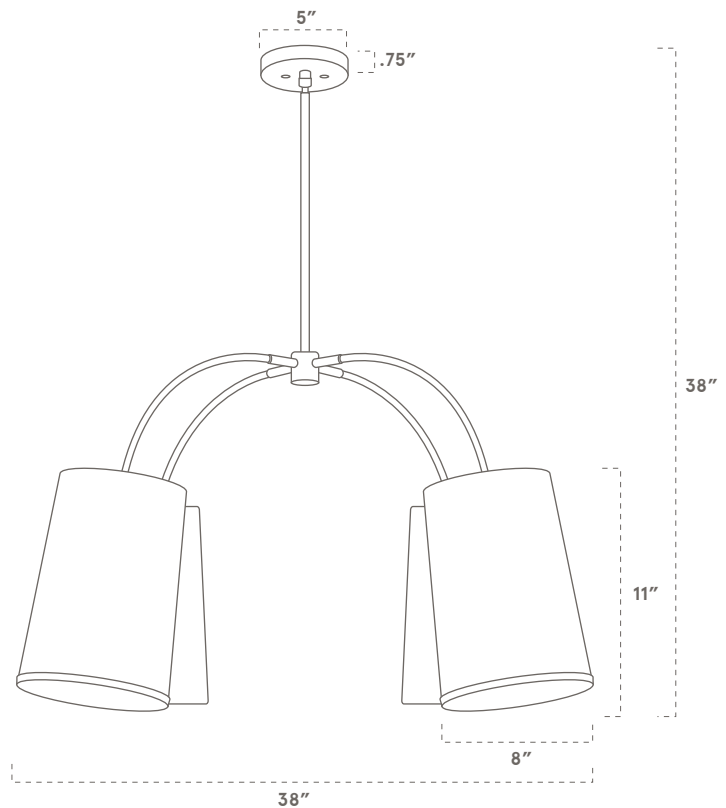

WORLEY'S

LIGHTING

Linville Chandelier

SPECIFICATIONS

- Overall: 38" Depth, 38" Width, 38" Height
- Base: 5" Diameter, .75" Depth
- Shade: 8" Width, 11" Height
- Materials: Hardwood, Metal, Linen

LAMPING

- Incandescent, Dimmable, LED Compatible, bulb not included
- 60 Watt Max
- 110V - 220V
- E26 Base

CERTIFICATIONS

UL Listed in USA and Canada for dry and damp locations

Handcrafted in the USA

FINISHES

Available in 7 wood and 4 metal finishes and 3 linen colors. Swatches are available online at worleyslighting.com/finishes

For pricing and purchasing, please visit worleyslighting.com or contact us with further questions.

WORLEYSLIGHTING.COM — 803.230.5170

INFO@WORLEYSLIGHTING.COM