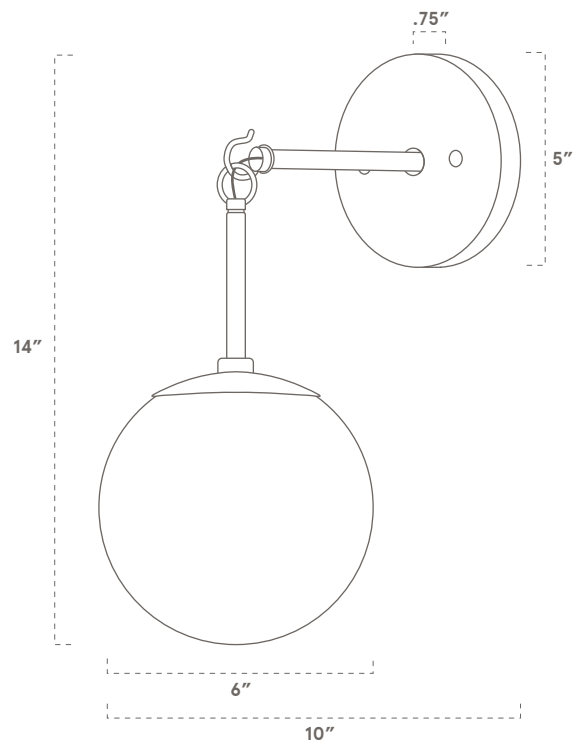

WORLEY'S

LIGHTING

Link Sconce with Globe

SPECIFICATIONS

- Overall: 10" Depth, 6" Width, 14" Height
- Glass Globe: 6" Diameter
- Base: 5" Diameter, .75" Depth
- Materials: Hardwood, Metal, Glass

LAMPING

- Incandescent, Dimable, LED
- Compatible, bulb not included
- 60 Watt Max
- 110V - 220V
- E26 Base

CERTIFICATIONS

UL Listed in USA and Canada for dry and damp locations

Handcrafted in the USA

FINISHES

Available in 6 wood and 5 metal finishes and 2 glass colors. Swatches are available online at worleyslighting.com/finishes

For pricing and purchasing, please visit worleyslighting.com or contact us with further questions.

WORLEYSLIGHTING.COM — 803.230.5170

INFO@WORLEYSLIGHTING.COM