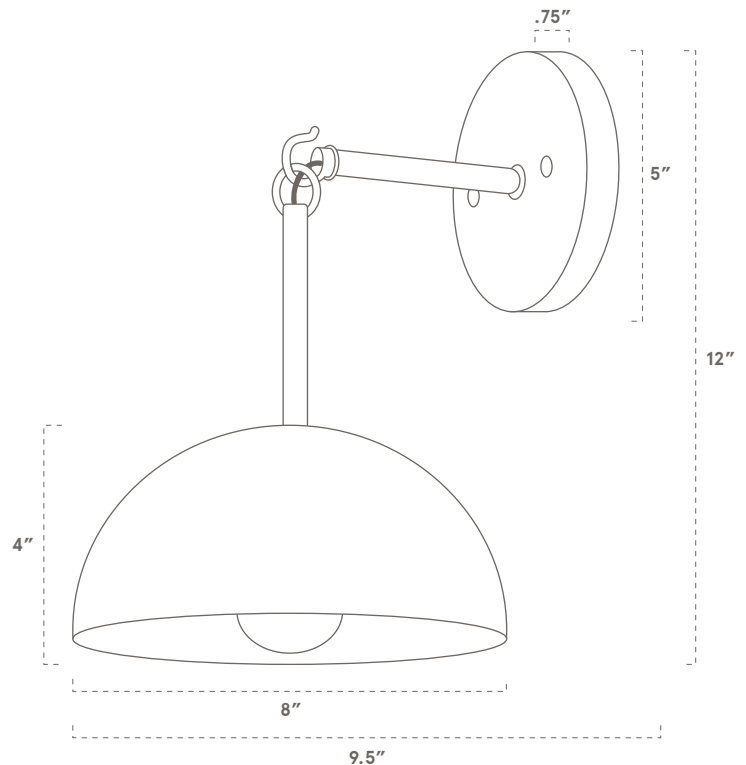

WORLEY'S

LIGHTING

Link Sconce with Dome

SPECIFICATIONS

- Overall: 9.5" Depth, 8" Width, 12" Height
- Shades: 8" Diameter, 4" Height
- Base: 5" Diameter, .75" Depth
- Materials: Hardwood, Metal

LAMPING

- Incandescent, Dimable, LED
- Compatible, bulb not included
- 60 Watt Max
- 110V - 220V
- E26 Base

CERTIFICATIONS

UL Listed in USA and Canada for dry and damp locations

Handcrafted in the USA

FINISHES

Available in 6 wood and 5 metal finishes. Swatches are available online at worleyslighting.com/finishes

For pricing and purchasing, please visit worleyslighting.com or contact us with further questions.

WORLEYSLIGHTING.COM — 803.230.5170

INFO@WORLEYSLIGHTING.COM