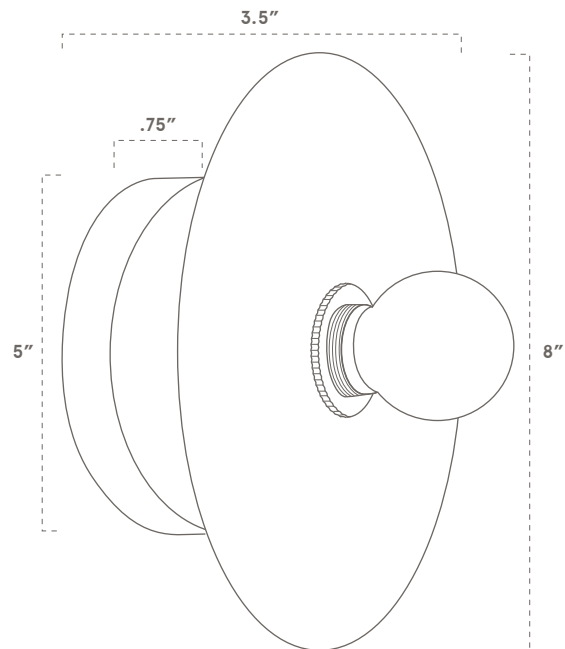

WORLEY'S

LIGHTING

Galileo Sconce 8"

SPECIFICATIONS

- Overall: 3.5" Depth, 8" Width, 8" Height
- Base: 5" Diameter, .75" Depth
- Shade: 8" Diameter
- Materials: Hardwood, Metal

LAMPING

- Incandescent, Dimable, LED
- Compatible, bulb not included
- 60 Watt Max
- 110V - 220V
- E26 Base

CERTIFICATIONS

UL Listed in USA and Canada for dry and damp locations

Handcrafted in the USA

FINISHES

Available in 6 wood and 5 metal finishes. Swatches are available online at worleyslighting.com/finishes

For pricing and purchasing, please visit worleyslighting.com or contact us with further questions.

WORLEYSLIGHTING.COM — 803.230.5170

INFO@WORLEYSLIGHTING.COM