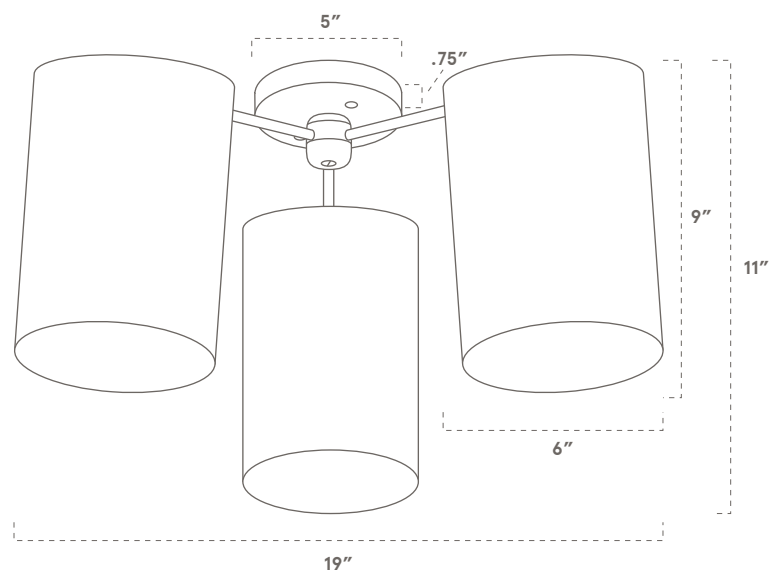

WORLEY'S

LIGHTING

Ethel Triple Flush Mount

SPECIFICATIONS

- Overall: 19" Depth, 19" Width, 11" Height
- Base: 5" Diameter, .75" Depth
- Shade: 6" Diameter, 9" Height
- Materials: Hardwood, Metal, Linen

LAMPING

- Incandescent, Dimmable, LED Compatible, bulb not included
- 60 Watt Max
- 110V - 220V
- E26 Base

CERTIFICATIONS

UL Listed in USA and Canada for dry and damp locations

Handcrafted in the USA

FINISHES

Available in 7 wood and 6 metal finishes and 3 linen colors. Swatches are available online at worleyslighting.com/finishes

For pricing and purchasing, please visit worleyslighting.com or contact us with further questions.

WORLEYSLIGHTING.COM — 803.230.5170

INFO@WORLEYSLIGHTING.COM