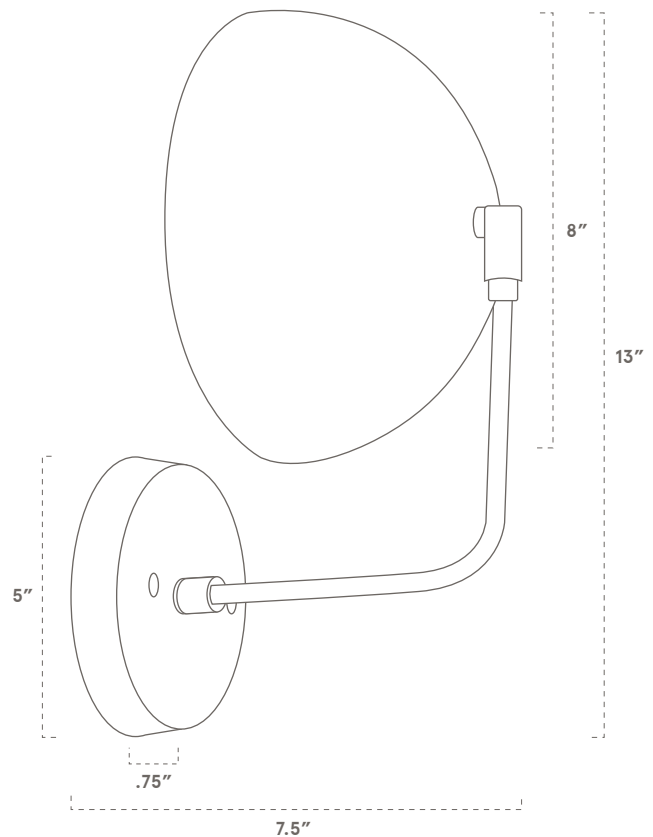

WORLEY'S

LIGHTING

Eclipse Sconce

SPECIFICATIONS

- Overall: 7.5" Depth, 8" Width, 13" Height
- Shades: 8" Diameter, 4" Height
- Base: 5" Diameter, .75" Depth
- Materials: Hardwood, Metal

LAMPING

- Incandescent, Dimable, LED
- Compatible, bulb not included
- 60 Watt Max
- 110V - 220V
- E26 Base

CERTIFICATIONS

UL Listed in USA and Canada for dry and damp locations

Handcrafted in the USA

FINISHES

Available in 6 wood and 5 metal finishes. Swatches are available online at worleyslighting.com/finishes

For pricing and purchasing, please visit worleyslighting.com or contact us with further questions.

WORLEYSLIGHTING.COM — 803.230.5170

INFO@WORLEYSLIGHTING.COM