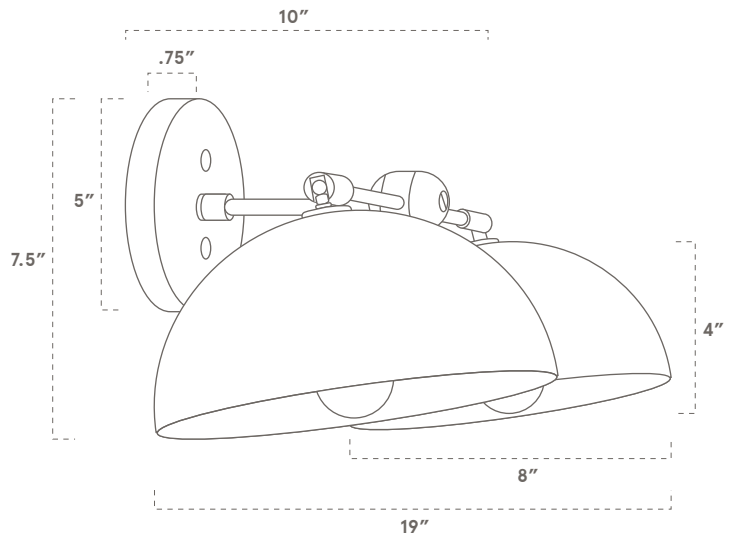

WORLEY'S

LIGHTING

Double Sunrise Sconce

SPECIFICATIONS

- Overall: 10" Depth, 19" Width, 7.5" Height
- Base: 5" Diameter, .75" Depth
- Shade: 8" Diameter, 4" Height
- Fixture Arm Length: 6" Width
- Materials: Hardwood, Metal

LAMPING

- Incandescent, Dimable, LED
- Compatible, bulb not included
- 60 Watt Max
- 110V - 220V
- E26 Base

CERTIFICATIONS

UL Listed in USA and Canada
for dry and damp locations

Handcrafted in the USA

FINISHES

Available in 6 wood and 5 metal finishes. Swatches are available online at worleyslighting.com/finishes

For pricing and purchasing, please visit worleyslighting.com or contact us with further questions.

WORLEYSLIGHTING.COM — 803.230.5170

INFO@WORLEYSLIGHTING.COM