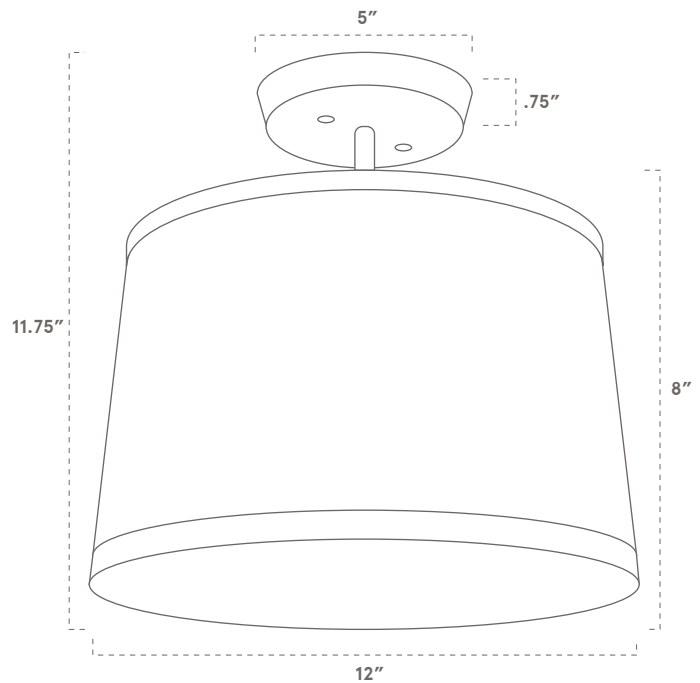

WORLEY'S

LIGHTING

Charlotte Flush Mount

SPECIFICATIONS

- Overall: 12" Depth, 12" Width, 11.75" Height
- Base: 5" Diameter, .75" Depth
- Shade: 12" Diameter, 8" Height
- Materials: Hardwood, Metal, Linen

LAMPING

- Incandescent, Dimable, LED
- Compatible, bulb not included
- 60 Watt Max
- 110V - 220V
- E26 Base

CERTIFICATIONS

UL Listed in USA and Canada for dry and damp locations

Handcrafted in the USA

FINISHES

Available in 6 wood and 5 metal finishes and 2 linen colors. Swatches are available online at worleyslighting.com/finishes

For pricing and purchasing, please visit worleyslighting.com or contact us with further questions.

WORLEYSLIGHTING.COM — 803.230.5170

INFO@WORLEYSLIGHTING.COM