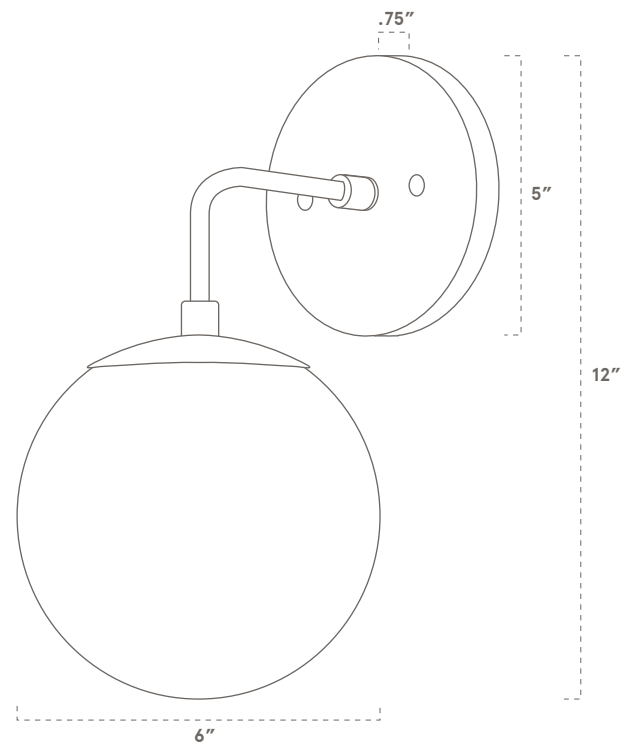

WORLEY'S

LIGHTING

Carolina Sconce 6"

SPECIFICATIONS

- Overall: 7.5" Depth, 6" Width, 12" Height
- Glass Globe: 6" Diameter
- Base: 5" Diameter, .75" Depth
- Materials: Hardwood, Metal, Glass

LAMPING

- Incandescent, Dimable, LED
- Compatible, bulb not included
- 60 Watt Max
- 110V - 220V
- E26 Base

CERTIFICATIONS

UL Listed in USA and Canada for dry and damp locations

Handcrafted in the USA

FINISHES

Available in 6 wood and 5 metal finishes and 2 glass colors. Swatches are available online at worleyslighting.com/finishes

For pricing and purchasing, please visit worleyslighting.com or contact us with further questions.

WORLEYSLIGHTING.COM — 803.230.5170

INFO@WORLEYSLIGHTING.COM