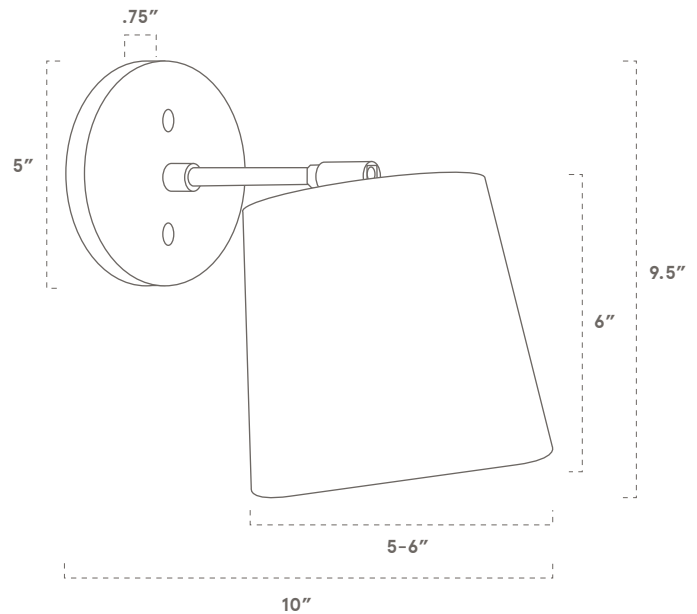

WORLEY'S

LIGHTING

Aspen Sconce

SPECIFICATIONS

- Overall: 10" Depth, 6" Width, 9.5" Height
- Shade: 5-6" Diameter, 6" Height
- Base: 5" Diameter, .75" Depth
- Materials: Hardwood, Metal, Linen

LAMPING

- Incandescent, Dimable, LED
- Compatible, bulb not included
- 60 Watt Max
- 110V - 220V
- E26 Base

CERTIFICATIONS

UL Listed in USA and Canada for dry and damp locations

Handcrafted in the USA

FINISHES

Available in 7 wood and 6 metal finishes and 3 linen colors. Swatches are available online at worleyslighting.com/finishes

For pricing and purchasing, please visit worleyslighting.com or contact us with further questions.

WORLEYSLIGHTING.COM — 803.230.5170

INFO@WORLEYSLIGHTING.COM