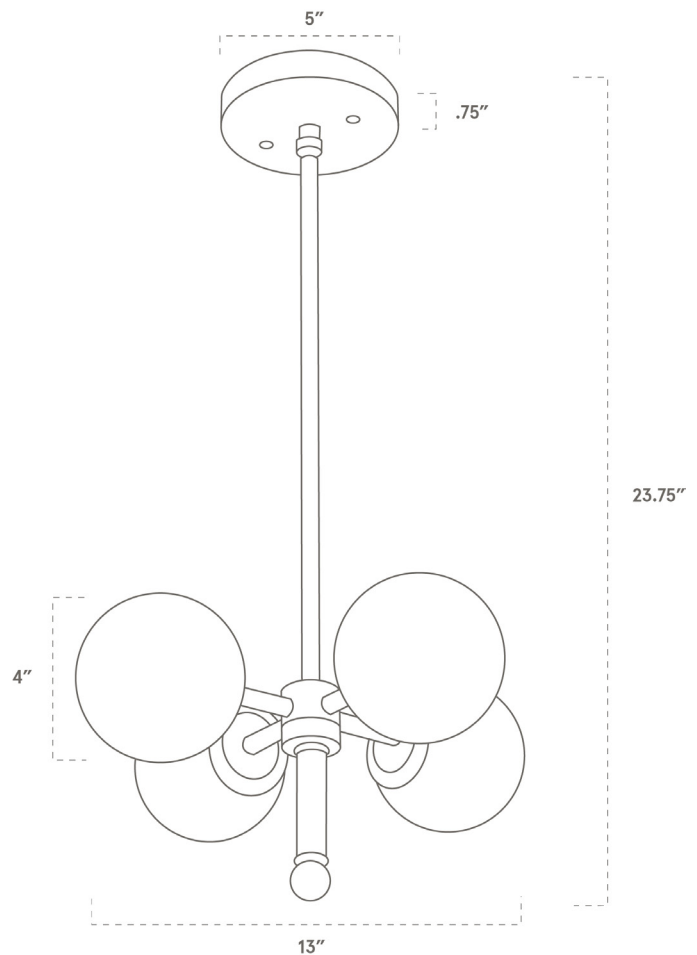

WORLEY'S

LIGHTING

Winston Chandelier

SPECIFICATIONS

- Overall: 13" Width x 23.75" Height
- Base: 5" Diameter, .75" Depth
- Shade: 4" Diameter globes
- Materials: Hardwood, metal, glass

LAMPING

- Incandescent, Dimable, LED
- Includes 4, emery allen E26, LED bulbs, 5W, 2700K
- 60 Watt Max
- 110V - 220V
- E26 Base

CERTIFICATIONS

UL Listed in USA and Canada
for dry and damp locations

Handcrafted in the USA

FINISHES

Available in 7 wood finishes
and 7 metal finishes. Swatches
are available online at
worleyslighting.com/finishes

For pricing and purchasing,
please visit worleyslighting.com
or contact us with
further questions.

WORLEYSLIGHTING.COM — 803.230.5170

INFO@WORLEYSLIGHTING.COM