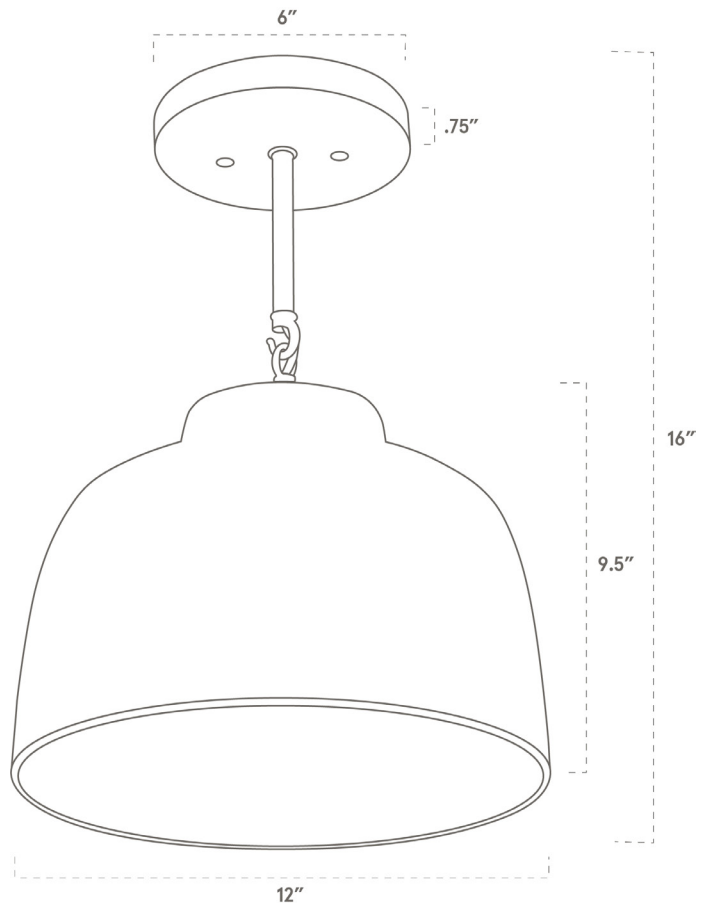

WORLEY'S

LIGHTING

Tucker Semi-Flush Mount

SPECIFICATIONS

- Overall: 12" Depth x 12" Width x 16" Height
- Base: 6" Diameter, .75" Depth
- Shade: 12" Diameter, 9.5" height
- Materials: Hardwood, Metal, Porcelain
- LAMPING
- Incandescent, Dimable, LED
- Compatible, bulb not included
- 60 Watt Max
- 110V - 220V
- E26 Base

CERTIFICATIONS

UL Listed in USA and Canada for dry and damp locations

Handcrafted in the USA

FINISHES

Available in 7 wood, 6 metal, and 3 porcelain finishes. Swatches are available online at worleyslighting.com/finishes

For pricing and purchasing, please visit worleyslighting.com or contact us with further questions.

WORLEYSLIGHTING.COM — 803.230.5170

INFO@WORLEYSLIGHTING.COM