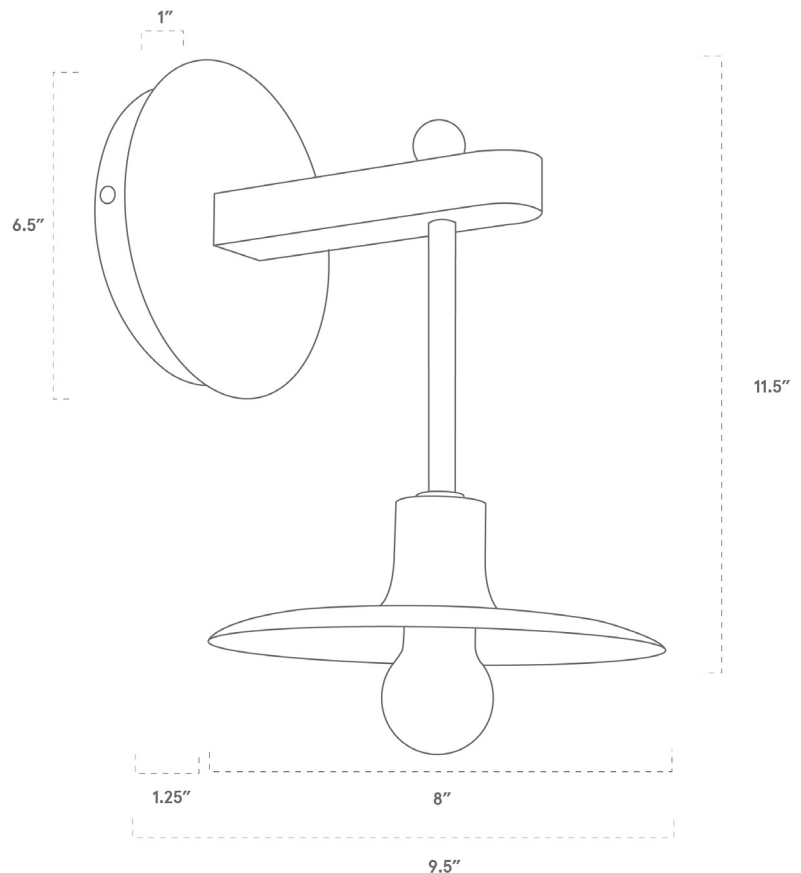

WORLEY'S

LIGHTING

Sullivan Sconce 6"

SPECIFICATIONS

- Overall: 9.5" Depth x 8" Width x 11.25" Height
- Base: 6.5" Diameter, 1" Depth
- Shade: 8" Diameter
- Wall Clearance: 1.25"
- Materials: Hardwood and metal

LAMPING

- Incandescent, Dimable, LED
- Compatible, bulb not included
- 60 Watt Max
- 110V - 220V
- E26 Base

CERTIFICATIONS

UL Listed in USA and Canada for dry and damp locations

Handcrafted in the USA

FINISHES

Available in 7 wood finishes and 7 metal finishes. Swatches are available online at worleyslighting.com/finishes

For pricing and purchasing, please visit worleyslighting.com or contact us with further questions.

WORLEYSLIGHTING.COM — 803.230.5170

INFO@WORLEYSLIGHTING.COM