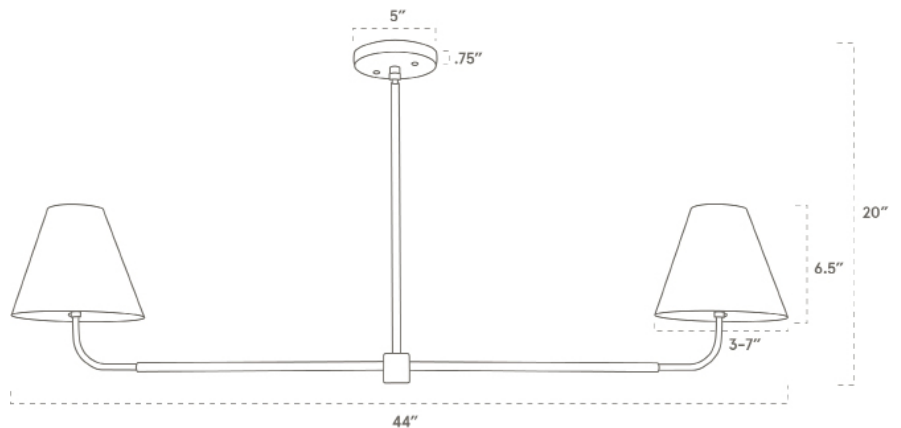

WORLEY'S

LIGHTING

Slope Chandelier with Taper Shades

SPECIFICATIONS

- Overall: 6" Depth x 44" Width x 20" Height
- Base: 5" Diameter, .75" Depth
- Shade: 3-7" Diameter, 6.5" height
- Materials: Hardwood, Metal, and Linen

LAMPING

- Incandescent, Dimable, LED
- Compatible, bulb not included
- 60 Watt Max
- 110V - 220V
- E26 Base

CERTIFICATIONS

UL Listed in USA and Canada
for dry and damp locations

Handcrafted in the USA

FINISHES

Available in 7 wood, 6 metal, and 3 linen finishes. Swatches are available online at worleyslighting.com/finishes

For pricing and purchasing, please visit worleyslighting.com or contact us with further questions.

WORLEYSLIGHTING.COM — 803.230.5170

INFO@WORLEYSLIGHTING.COM