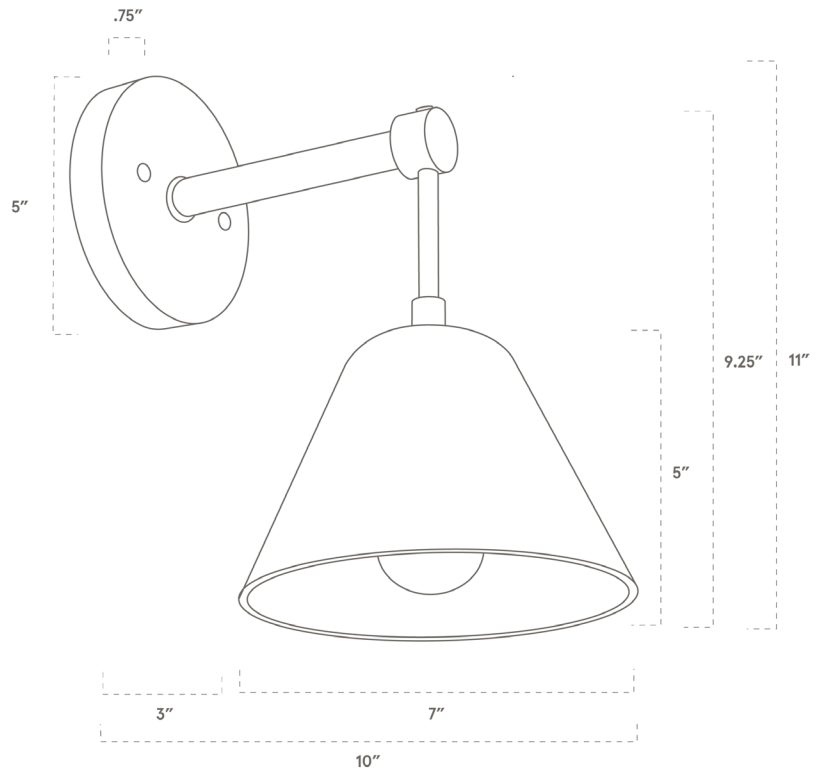

WORLEY'S

LIGHTING

Sabal Sconce

SPECIFICATIONS

- Overall: 10" Depth x 7" Width x 11" Height
- Base: 5" Diameter, .75" Depth
- Shade: 7" Diameter, 5" height
- Wall Clearance: 3"
- Center to Bottom of Shade: 9.25"
- Materials: Hardwood, Metal, Porcelain

LAMPING

- Incandescent, Dimable, LED
- Compatible, bulb not included
- 60 Watt Max
- 110V - 220V
- E26 Base

CERTIFICATIONS

UL Listed in USA and Canada
for dry and damp locations

Handcrafted in the USA

FINISHES

Available in 7 wood and 7 metal finishes and 3 porcelain colors. Swatches are available online at worleyslighting.com/finishes

For pricing and purchasing, please visit worleyslighting.com or contact us with

WORLEYSLIGHTING.COM — 803.230.5170

INFO@WORLEYSLIGHTING.COM